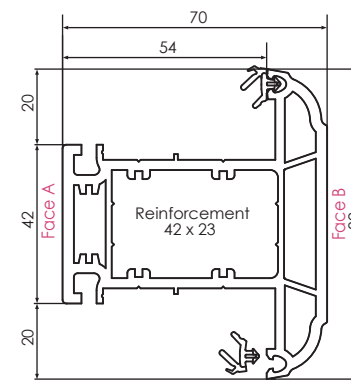

REHAU TOTAL70s - SCULPTURED 70MM SYSTEM

SCULPTURED SYSTEM

Main Profiles (70mm)

Note: The below foiled part numbers will precede a 3 digit colour variant number

546415
586415 (FOILED)
CASEMENT SLIM SCULPTURED
OUTER FRAME 52MM (5 CHAMBERS)

546425
586425 (FOILED)
CASEMENT INTERMEDIATE SCULPTURED
OUTER FRAME 62MM (5 CHAMBERS)

546435
586435 (FOILED)
CASEMENT UNIVERSAL SCULPTURED
OUTER FRAME 72MM (5 CHAMBERS)

546455
576455 (FOILED)
CASEMENT SCULPTURED
'T' SASH 75MM (5 CHAMBER)

546695
576695 (FOILED)
SCULPTURED TILT/TURN
SASH 70MM

546725
576725 (FOILED)
SCULPTURED DOOR 'T' SASH 105.5MM

546715
576715 (FOILED)
SCULPTURED DOOR 'Z' SASH 105.5MM

546665
576665 (FOILED)
SLIM SCULPTURED
TRANSOM/MULLION 'T' 69MM

546675
576675 (FOILED)
SLIM SCULPTURED
TRANSOM/MULLION 'Z' 69MM

546745
576745 (FOILED)
LARGE SCULPTURED
TRANSOM/MULLION 'T' 82MM

546755
576755 (FOILED)
LARGE SCULPTURED
TRANSOM/MULLION 'Z' 82MM