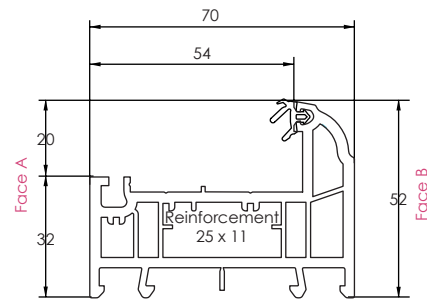

REHAU TOTAL70s - SCULPTURED 70MM SYSTEM

SCULPTURED SYSTEM

Main Profiles (70mm)

Note: The below foiled part numbers will precede a 3 digit colour variant number

546415
586415 (FOILED)
CASEMENT SLIM SCULPTURED
OUTER FRAME 52MM (5 CHAMBERS)

546425
586425 (FOILED)
CASEMENT INTERMEDIATE SCULPTURED
OUTER FRAME 62MM (5 CHAMBERS)

546435
586435 (FOILED)
CASEMENT UNIVERSAL SCULPTURED
OUTER FRAME 72MM (5 CHAMBERS)

546455
576455 (FOILED)
CASEMENT SCULPTURED
'T' SASH 75MM (5 CHAMBER)

546695
576695 (FOILED)
SCULPTURED TILT/TURN
SASH 70MM

546725
576725 (FOILED)
SCULPTURED DOOR 'T' SASH 105.5MM

546715
576715 (FOILED)
SCULPTURED DOOR 'Z' SASH 105.5MM

546665
576665 (FOILED)
SLIM SCULPTURED
TRANSOM/MULLION 'T' 69MM

546675
576675 (FOILED)
SLIM SCULPTURED
TRANSOM/MULLION 'Z' 69MM

546745
576745 (FOILED)
LARGE SCULPTURED
TRANSOM/MULLION 'T' 82MM

546755
576755 (FOILED)
LARGE SCULPTURED
TRANSOM/MULLION 'Z' 82MM