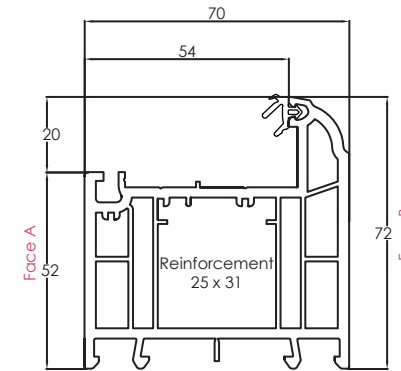

REHAU TOTAL70s - SCULPTURED 70MM SYSTEM

SCULPTURED SYSTEM

Main Profiles (70mm)

Note: The below foiled part numbers will precede a 3 digit colour variant number

546415
586415 (FOILED)
CASEMENT SLIM SCULPTURED
OUTER FRAME 52MM (5 CHAMBERS)

546425
586425 (FOILED)
CASEMENT INTERMEDIATE SCULPTURED
OUTER FRAME 62MM (5 CHAMBERS)

546435
586435 (FOILED)
CASEMENT UNIVERSAL SCULPTURED
OUTER FRAME 72MM (5 CHAMBERS)

546455
576455 (FOILED)
CASEMENT SCULPTURED
'T' SASH 75MM (5 CHAMBER)

546695
576695 (FOILED)
SCULPTURED TILT/TURN
SASH 70MM

546725
576725 (FOILED)
SCULPTURED DOOR 'T' SASH 105.5MM

546715
576715 (FOILED)
SCULPTURED DOOR 'Z' SASH 105.5MM

546665
576665 (FOILED)
SLIM SCULPTURED
TRANSOM/MULLION 'T' 69MM

546675
576675 (FOILED)
SLIM SCULPTURED
TRANSOM/MULLION 'Z' 69MM

546745
576745 (FOILED)
LARGE SCULPTURED
TRANSOM/MULLION 'T' 82MM

546755
576755 (FOILED)
LARGE SCULPTURED
TRANSOM/MULLION 'Z' 82MM