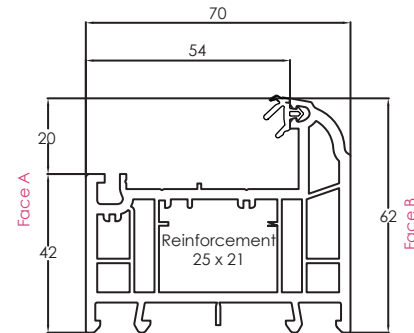

REHAU TOTAL70s - SCULPTURED 70MM SYSTEM

SCULPTURED SYSTEM

Main Profiles (70mm)

Note: The below foiled part numbers will precede a 3 digit colour variant number

546415
586415 (FOILED)
CASEMENT SLIM SCULPTURED
OUTER FRAME 52MM (5 CHAMBERS)

546425
586425 (FOILED)
CASEMENT INTERMEDIATE SCULPTURED
OUTER FRAME 62MM (5 CHAMBERS)

546435
586435 (FOILED)
CASEMENT UNIVERSAL SCULPTURED
OUTER FRAME 72MM (5 CHAMBERS)

546455
576455 (FOILED)
CASEMENT SCULPTURED
'T' SASH 75MM (5 CHAMBER)

546695
576695 (FOILED)
SCULPTURED TILT/TURN
SASH 70MM

546725
576725 (FOILED)
SCULPTURED DOOR 'T' SASH 105.5MM

546715
576715 (FOILED)
SCULPTURED DOOR 'Z' SASH 105.5MM

546665
576665 (FOILED)
SLIM SCULPTURED
TRANSOM/MULLION 'T' 69MM

546675
576675 (FOILED)
SLIM SCULPTURED
TRANSOM/MULLION 'Z' 69MM

546745
576745 (FOILED)
LARGE SCULPTURED
TRANSOM/MULLION 'T' 82MM

546755
576755 (FOILED)
LARGE SCULPTURED
TRANSOM/MULLION 'Z' 82MM