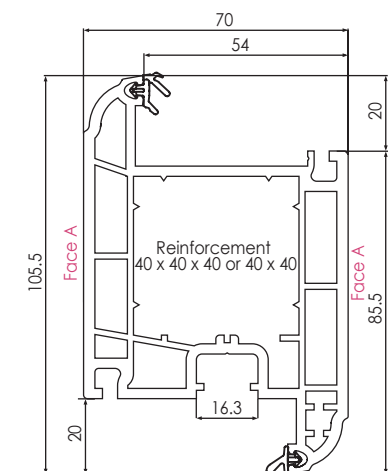

REHAU TOTAL70s - SCULPTURED 70MM SYSTEM

SCULPTURED SYSTEM

Main Profiles (70mm)

Note: The below foiled part numbers will precede a 3 digit colour variant number

546415
586415 (FOILED)
CASEMENT SLIM SCULPTURED
OUTER FRAME 52MM (5 CHAMBERS)

546425
586425 (FOILED)
CASEMENT INTERMEDIATE SCULPTURED
OUTER FRAME 62MM (5 CHAMBERS)

546435
586435 (FOILED)
CASEMENT UNIVERSAL SCULPTURED
OUTER FRAME 72MM (5 CHAMBERS)

546455
576455 (FOILED)
CASEMENT SCULPTURED
'T' SASH 75MM (5 CHAMBER)

546695
576695 (FOILED)
SCULPTURED TILT/TURN
SASH 70MM

546725
576725 (FOILED)
SCULPTURED DOOR 'T' SASH 105.5MM

546715
576715 (FOILED)
SCULPTURED DOOR 'Z' SASH 105.5MM

546665
576665 (FOILED)
SLIM SCULPTURED
TRANSOM/MULLION 'T' 69MM

546675
576675 (FOILED)
SLIM SCULPTURED
TRANSOM/MULLION 'Z' 69MM

546745
576745 (FOILED)
LARGE SCULPTURED
TRANSOM/MULLION 'T' 82MM

546755
576755 (FOILED)
LARGE SCULPTURED
TRANSOM/MULLION 'Z' 82MM