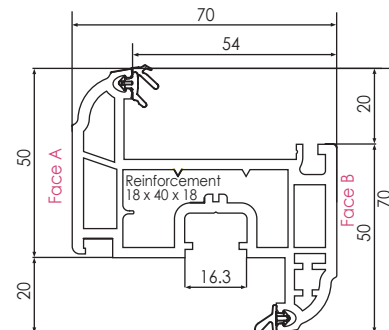

REHAU TOTAL70s - SCULPTURED 70MM SYSTEM

SCULPTURED SYSTEM

Main Profiles (70mm)

Note: The below foiled part numbers will precede a 3 digit colour variant number

546415
586415 (FOILED)
CASEMENT SLIM SCULPTURED
OUTER FRAME 52MM (5 CHAMBERS)

546425
586425 (FOILED)
CASEMENT INTERMEDIATE SCULPTURED
OUTER FRAME 62MM (5 CHAMBERS)

546435
586435 (FOILED)
CASEMENT UNIVERSAL SCULPTURED
OUTER FRAME 72MM (5 CHAMBERS)

546455
576455 (FOILED)
CASEMENT SCULPTURED
'T' SASH 75MM (5 CHAMBER)

546695
576695 (FOILED)
SCULPTURED TILT/TURN
SASH 70MM

546725
576725 (FOILED)
SCULPTURED DOOR 'T' SASH 105.5MM

546715
576715 (FOILED)
SCULPTURED DOOR 'Z' SASH 105.5MM

546665
576665 (FOILED)
SLIM SCULPTURED
TRANSOM/MULLION 'T' 69MM

546675
576675 (FOILED)
SLIM SCULPTURED
TRANSOM/MULLION 'Z' 69MM

546745
576745 (FOILED)
LARGE SCULPTURED
TRANSOM/MULLION 'T' 82MM

546755
576755 (FOILED)
LARGE SCULPTURED
TRANSOM/MULLION 'Z' 82MM