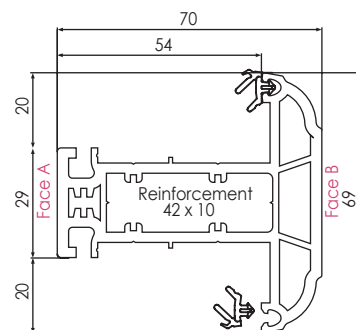

REHAU TOTAL70s - SCULPTURED 70MM SYSTEM

SCULPTURED SYSTEM

Main Profiles (70mm)

Note: The below foiled part numbers will precede a 3 digit colour variant number

546415
586415 (FOILED)
CASEMENT SLIM SCULPTURED
OUTER FRAME 52MM (5 CHAMBERS)

546425
586425 (FOILED)
CASEMENT INTERMEDIATE SCULPTURED
OUTER FRAME 62MM (5 CHAMBERS)

546435
586435 (FOILED)
CASEMENT UNIVERSAL SCULPTURED
OUTER FRAME 72MM (5 CHAMBERS)

546455
576455 (FOILED)
CASEMENT SCULPTURED
'T' SASH 75MM (5 CHAMBER)

546695
576695 (FOILED)
SCULPTURED TILT/TURN
SASH 70MM

546725
576725 (FOILED)
SCULPTURED DOOR 'T' SASH 105.5MM

546715
576715 (FOILED)
SCULPTURED DOOR 'Z' SASH 105.5MM

546665
576665 (FOILED)
SLIM SCULPTURED
TRANSOM/MULLION 'T' 69MM

546675
576675 (FOILED)
SLIM SCULPTURED
TRANSOM/MULLION 'Z' 69MM

546745
576745 (FOILED)
LARGE SCULPTURED
TRANSOM/MULLION 'T' 82MM

546755
576755 (FOILED)
LARGE SCULPTURED
TRANSOM/MULLION 'Z' 82MM