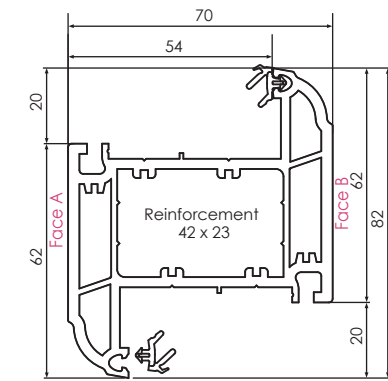

REHAU TOTAL70s - SCULPTURED 70MM SYSTEM

SCULPTURED SYSTEM

Main Profiles (70mm)

Note: The below foiled part numbers will precede a 3 digit colour variant number

546415
586415 (FOILED)
CASEMENT SLIM SCULPTURED
OUTER FRAME 52MM (5 CHAMBERS)

546425
586425 (FOILED)
CASEMENT INTERMEDIATE SCULPTURED
OUTER FRAME 62MM (5 CHAMBERS)

546435
586435 (FOILED)
CASEMENT UNIVERSAL SCULPTURED
OUTER FRAME 72MM (5 CHAMBERS)

546455
576455 (FOILED)
CASEMENT SCULPTURED
'T' SASH 75MM (5 CHAMBER)

546695
576695 (FOILED)
SCULPTURED TILT/TURN
SASH 70MM

546725
576725 (FOILED)
SCULPTURED DOOR 'T' SASH 105.5MM

546715
576715 (FOILED)
SCULPTURED DOOR 'Z' SASH 105.5MM

546665
576665 (FOILED)
SLIM SCULPTURED
TRANSOM/MULLION 'T' 69MM

546675
576675 (FOILED)
SLIM SCULPTURED
TRANSOM/MULLION 'Z' 69MM

546745
576745 (FOILED)
LARGE SCULPTURED
TRANSOM/MULLION 'T' 82MM

546755
576755 (FOILED)
LARGE SCULPTURED
TRANSOM/MULLION 'Z' 82MM