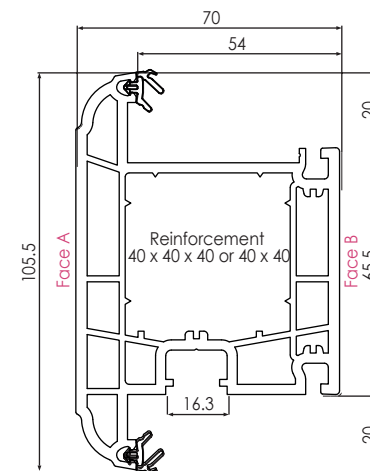

REHAU TOTAL70s - SCULPTURED 70MM SYSTEM

SCULPTURED SYSTEM

Main Profiles (70mm)

Note: The below foiled part numbers will precede a 3 digit colour variant number

546415
586415 (FOILED)
CASEMENT SLIM SCULPTURED
OUTER FRAME 52MM (5 CHAMBERS)

546425
586425 (FOILED)
CASEMENT INTERMEDIATE SCULPTURED
OUTER FRAME 62MM (5 CHAMBERS)

546435
586435 (FOILED)
CASEMENT UNIVERSAL SCULPTURED
OUTER FRAME 72MM (5 CHAMBERS)

546455
576455 (FOILED)
CASEMENT SCULPTURED
'T' SASH 75MM (5 CHAMBER)

546695
576695 (FOILED)
SCULPTURED TILT/TURN
SASH 70MM

546725
576725 (FOILED)
SCULPTURED DOOR 'T' SASH 105.5MM

546715
576715 (FOILED)
SCULPTURED DOOR 'Z' SASH 105.5MM

546665
576665 (FOILED)
SLIM SCULPTURED
TRANSOM/MULLION 'T' 69MM

546675
576675 (FOILED)
SLIM SCULPTURED
TRANSOM/MULLION 'Z' 69MM

546745
576745 (FOILED)
LARGE SCULPTURED
TRANSOM/MULLION 'T' 82MM

546755
576755 (FOILED)
LARGE SCULPTURED
TRANSOM/MULLION 'Z' 82MM