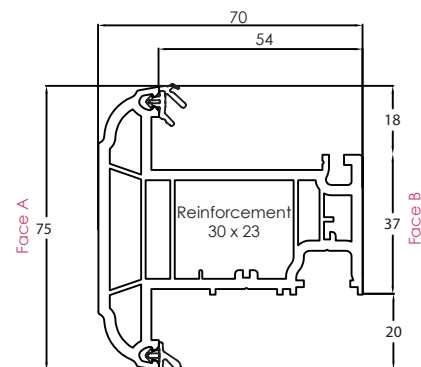

REHAU TOTAL70s - SCULPTURED 70MM SYSTEM

SCULPTURED SYSTEM

Main Profiles (70mm)

Note: The below foiled part numbers will precede a 3 digit colour variant number

546415
586415 (FOILED)
CASEMENT SLIM SCULPTURED
OUTER FRAME 52MM (5 CHAMBERS)

546425
586425 (FOILED)
CASEMENT INTERMEDIATE SCULPTURED
OUTER FRAME 62MM (5 CHAMBERS)

546435
586435 (FOILED)
CASEMENT UNIVERSAL SCULPTURED
OUTER FRAME 72MM (5 CHAMBERS)

546455
576455 (FOILED)
CASEMENT SCULPTURED
'T' SASH 75MM (5 CHAMBER)

546695
576695 (FOILED)
SCULPTURED TILT/TURN
SASH 70MM

546725
576725 (FOILED)
SCULPTURED DOOR 'T' SASH 105.5MM

546715
576715 (FOILED)
SCULPTURED DOOR 'Z' SASH 105.5MM

546665
576665 (FOILED)
SLIM SCULPTURED
TRANSOM/MULLION 'T' 69MM

546675
576675 (FOILED)
SLIM SCULPTURED
TRANSOM/MULLION 'Z' 69MM

546745
576745 (FOILED)
LARGE SCULPTURED
TRANSOM/MULLION 'T' 82MM

546755
576755 (FOILED)
LARGE SCULPTURED
TRANSOM/MULLION 'Z' 82MM