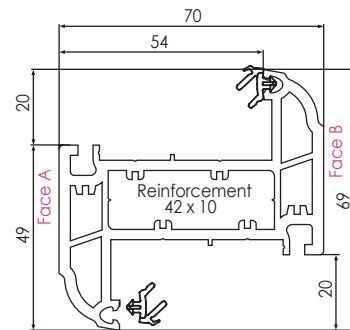

REHAU TOTAL70s - SCULPTURED 70MM SYSTEM

SCULPTURED SYSTEM

Main Profiles (70mm)

Note: The below foiled part numbers will precede a 3 digit colour variant number

546415
586415 (FOILED)
CASEMENT SLIM SCULPTURED
OUTER FRAME 52MM (5 CHAMBERS)

546425
586425 (FOILED)
CASEMENT INTERMEDIATE SCULPTURED
OUTER FRAME 62MM (5 CHAMBERS)

546435
586435 (FOILED)
CASEMENT UNIVERSAL SCULPTURED
OUTER FRAME 72MM (5 CHAMBERS)

546455
576455 (FOILED)
CASEMENT SCULPTURED
'T' SASH 75MM (5 CHAMBER)

546695
576695 (FOILED)
SCULPTURED TILT/TURN
SASH 70MM

546725
576725 (FOILED)
SCULPTURED DOOR 'T' SASH 105.5MM

546715
576715 (FOILED)
SCULPTURED DOOR 'Z' SASH 105.5MM

546665
576665 (FOILED)
SLIM SCULPTURED
TRANSOM/MULLION 'T' 69MM

546675
576675 (FOILED)
SLIM SCULPTURED
TRANSOM/MULLION 'Z' 69MM

546745
576745 (FOILED)
LARGE SCULPTURED
TRANSOM/MULLION 'T' 82MM

546755
576755 (FOILED)
LARGE SCULPTURED
TRANSOM/MULLION 'Z' 82MM