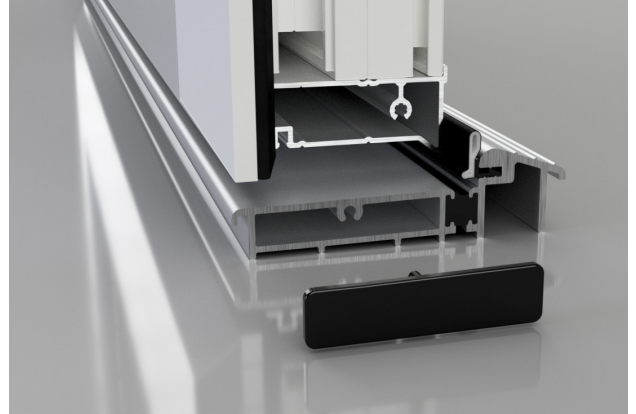

AM5Ex 78 DOOR THRESHOLD - OUTWARD OPENING DOOR

- ❖ Suitable for outward opening doors.
- ❖ Thermally broken to meet thermal bridging and insulation requirements.
- ❖ Designed to fit directly onto level thresholds
- ❖ Compatible with all cills
- ❖ Ideal for use with carpeted floors
- ❖ Non-slip surface ensures a safe grip in wet conditions
- ❖ Mobility easy access. Can meet Part 'M' requirements when the overall threshold design is specified correctly
- ❖ Supplied with end caps to close off the ends of the front channel
- ❖ Optional clip in transition ramp for wood or tile floors
- ❖ Adjustable locking keeps available for double doors to suit your shoot bolt position
- ❖ Available in Matt Aluminium or Matt Gold Effect Aluminium
- ❖ Sizes - 1m, 2m and 3m
- ❖ Available with black gasket only

For further assistance, call 01702 613733

www.climatec-windows.co.uk

11-14 Fletchers Square, Temple Farm Industrial Estate, Southend-on-Sea, Essex SS2 5RN