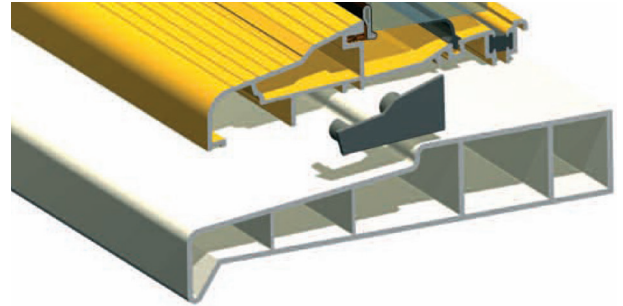

AM3Ex 125 DOOR THRESHOLD FOR CILL - INWARD OPENING DOOR

- ❖ Suitable for inward opening doors.
- ❖ With optional clip in transition ramp for wood or tile floors.
- ❖ Fully tested resin thermal break.
- ❖ Available in Matt Aluminium or Matt Gold Effect Aluminium.
- ❖ Sizes - 1m, 2m and 3m.
- ❖ Compatible with 150mm, 180mm and 225mm cills only - Not compatible with 95mm cill.
- ❖ Available with black gasket only

For further assistance, call 01702 613733

www.climatec-windows.co.uk

11-14 Fletchers Square, Temple Farm Industrial Estate, Southend-on-Sea, Essex SS2 5RN