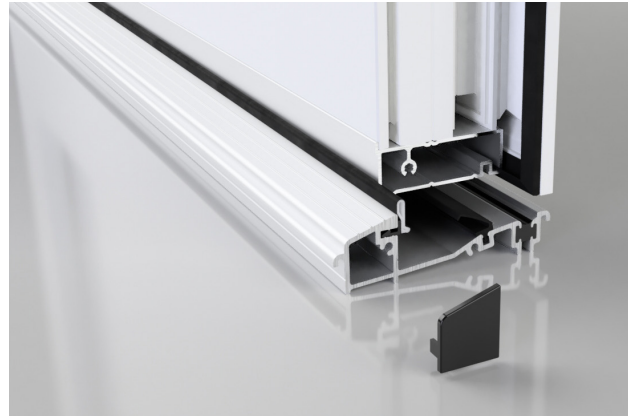

- ❖ Suitable for outward opening doors.
- ❖ With optional clip in transition ramp for wood or tile floors.
- ❖ Fully tested resin thermal break.
- ❖ Available in Matt Aluminium or Matt Gold Effect Aluminium.
- ❖ Sizes - 1m, 2m and 3m.
- ❖ Compatible with 150mm, 180mm and 225mm cills only - Not compatible with 95mm cill.
- ❖ Available with black gasket only.

For further assistance, call 01702 613733

www.climatec-windows.co.uk

11-14 Fletchers Square, Temple Farm Industrial Estate, Southend-on-Sea, Essex SS2 5RN

AM3Ex 78 DOOR THRESHOLD - INWARD OPENING DOOR

- ❖ Suitable for inward opening doors
- ❖ Thermally broken to meet thermal bridging and insulation requirements.
- ❖ Designed to fit directly onto level thresholds
- ❖ Compatible with all cills
- ❖ Ideal for use with carpeted floors
- ❖ Non-slip surface ensures a safe grip in wet conditions
- ❖ Mobility easy access. Can meet Part 'M' requirements when the overall threshold design is specified correctly
- ❖ Supplied with end caps to close off the ends of the front channel
- ❖ Optional frame infill section that fits into the cill and allows the door frame/sidelight to be fitted on top of the cill without milling the bottom of the frame to the cill profile
- ❖ Optional clip in transition ramp for wood or tile floors
- ❖ Adjustable locking keeps available for double doors to suit your shoot bolt position
- ❖ Available in Matt Aluminium or Matt Gold Effect Aluminium
- ❖ Sizes - 1m, 2m and 3m
- ❖ Available with black gasket only