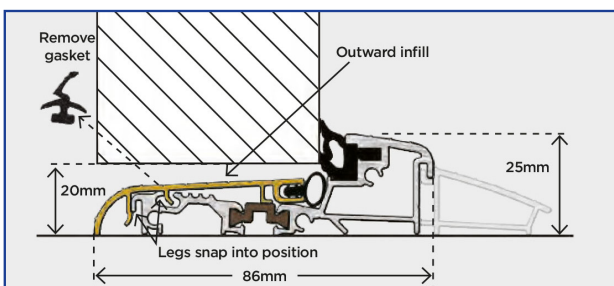

Exitex MDS70 RITB Threshold - Open Out
Black Gasket Only - Rehau Rio Only