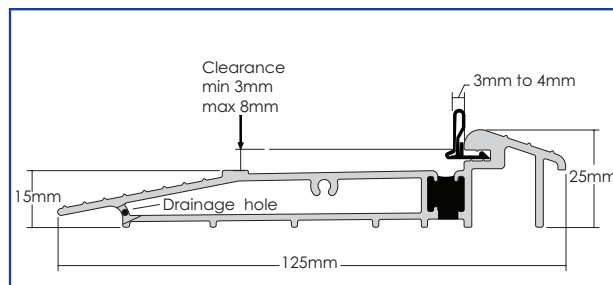

Stormguard AM5Ex 125 Threshold - Open Out
Black Gasket Only - All uPVC Systems