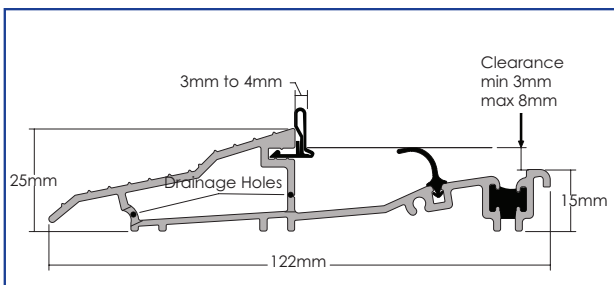

Stormguard AM3Ex 125 Threshold - Open In
Black Gasket Only - All uPVC Systems