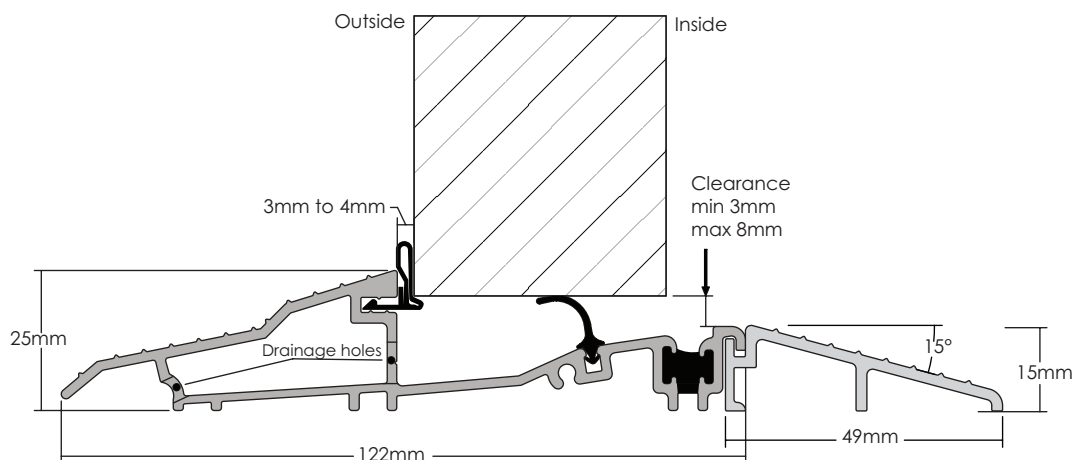

11-14 Fletchers Square, Temple Farm Industrial Estate, Southend-on-Sea, Essex SS2 5RN

AM3Ex 125 DOOR THRESHOLD - INWARD OPENING DOOR

- ❖ Suitable for inward opening doors.
- ❖ Fully tested resin thermal break.
- ❖ Mobility easy access. Can meet Part 'M' requirements when the overall threshold design is specified correctly.
- ❖ Designed for door set manufacturers, can be installed as the fourth side of a door frame or retro fitted.
- ❖ Thermally broken to meet thermal bridging and insulation requirements, can be used with many different frame and door materials eg. wood, PVCu, fibreglass, aluminium, steel and carbon fibre.
- ❖ Designed to fit directly onto level thresholds.
- ❖ Ideal for use with carpeted floors. Optional clip-in internal transition ramps also allow use with tiled or wooden floors.
- ❖ Non-slip surfaces ensure a safe grip in wet conditions.
- ❖ Available in Matt Aluminium or Matt Gold Effect Aluminium.
- ❖ Sizes - 1m, 2m and 3m
- ❖ Available with black gasket only