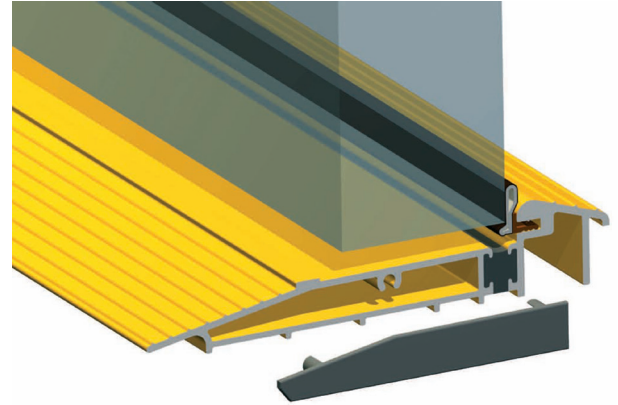

AM5Ex 125 DOOR THRESHOLD - OUTWARD OPENING DOOR

- ❖ Suitable for outward opening doors.
- ❖ Fully tested resin thermal break.
- ❖ Mobility easy access. Can meet Part 'M' requirements when the overall threshold design is specified correctly.
- ❖ Designed for door set manufacturers, can be installed as the fourth side of a door frame or retro fitted.
- ❖ Thermally broken to meet thermal bridging and insulation requirements, can be used with many different frame and door materials eg. wood, PVCu, fibreglass, aluminium, steel and carbon fibre.
- ❖ Designed to fit directly onto level thresholds.
- ❖ Ideal for use with carpeted floors. Optional clip-in internal transition ramps also allow use with tiled or wooden floors.
- ❖ Non-slip surfaces ensure a safe grip in wet conditions.
- ❖ Available in Matt Aluminium or Matt Gold Effect Aluminium.
- ❖ Sizes - 1m, 2m and 3m.
- ❖ Available with black gasket only.

For further assistance, call 01702 613733

www.climatec-windows.co.uk

11-14 Fletchers Square, Temple Farm Industrial Estate, Southend-on-Sea, Essex SS2 5RN