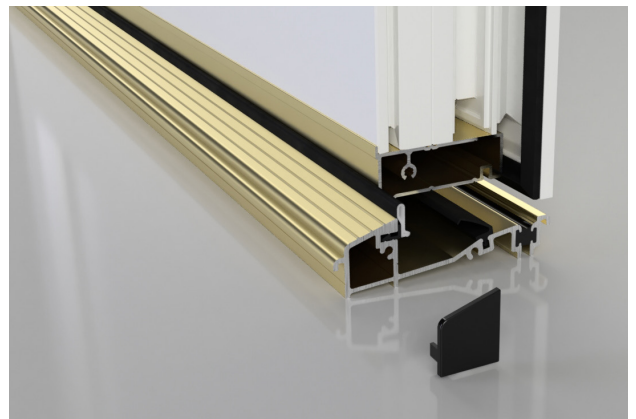

- ❖ Suitable for outward opening doors.
- ❖ With optional clip in transition ramp for wood or tile floors.
- ❖ Fully tested resin thermal break.
- ❖ Available in Matt Aluminium or Matt Gold Effect Aluminium.
- ❖ Sizes - 1m, 2m and 3m.
- ❖ Compatible with 150mm, 180mm and 225mm cills only - Not compatible with 95mm cill.
- ❖ Available with black gasket only.

For further assistance, call 01702 613733

www.climatec-windows.co.uk

11-14 Fletchers Square, Temple Farm Industrial Estate, Southend-on-Sea, Essex SS2 5RN

AM3Ex 78 DOOR THRESHOLD - INWARD OPENING DOOR

- ❖ Suitable for inward opening doors
- ❖ Thermally broken to meet thermal bridging and insulation requirements.
- ❖ Designed to fit directly onto level thresholds
- ❖ Compatible with all cills
- ❖ Ideal for use with carpeted floors
- ❖ Non-slip surface ensures a safe grip in wet conditions
- ❖ Mobility easy access. Can meet Part 'M' requirements when the overall threshold design is specified correctly
- ❖ Supplied with end caps to close off the ends of the front channel
- ❖ Optional frame infill section that fits into the cill and allows the door frame/sidelight to be fitted on top of the cill without milling the bottom of the frame to the cill profile
- ❖ Optional clip in transition ramp for wood or tile floors
- ❖ Adjustable locking keeps available for double doors to suit your shoot bolt position
- ❖ Available in Matt Aluminium or Matt Gold Effect Aluminium
- ❖ Sizes - 1m, 2m and 3m
- ❖ Available with black gasket only