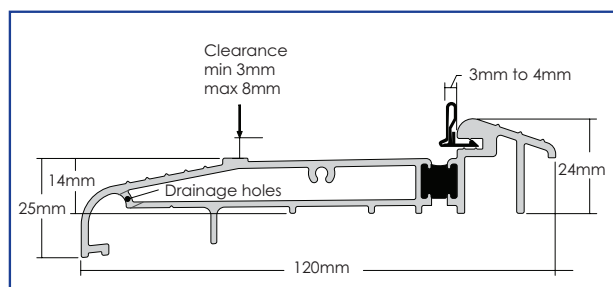

Stormguard AM5Ex 125 Threshold for cill - Open Out
Black Gasket Only - All uPVC Systems