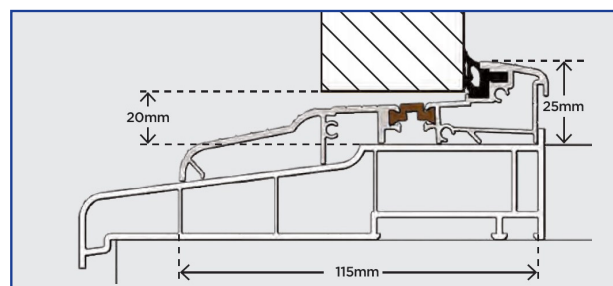

Exitex MDS70 RITB Threshold - Open Out
Black Gasket Only - Rehau Rio Only

For further assistance, call 01702 613733

www.climatec-windows.co.uk

11-14 Fletchers Square, Temple Farm Industrial Estate, Southend-on-Sea, Essex SS2 5RN