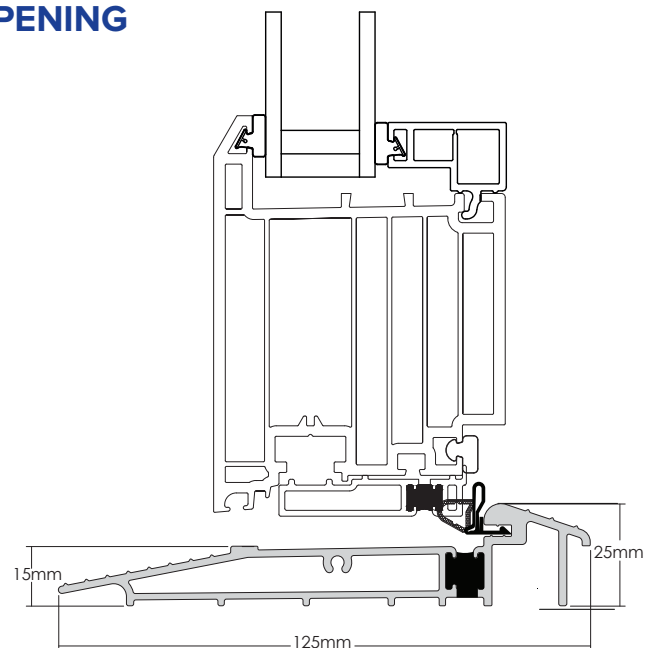

AM5Ex DOOR THRESHOLD - OUTWARD OPENING DOOR

- ❖ For use with the R7 and R9 outward opening doors only
- ❖ Available in Silver or Gold
- ❖ Available with black gasket only
- ❖ Option Internal Ramp available
- ❖ Mobility easy access. Can meet Part 'M' requirements when the overall threshold design is specified correctly