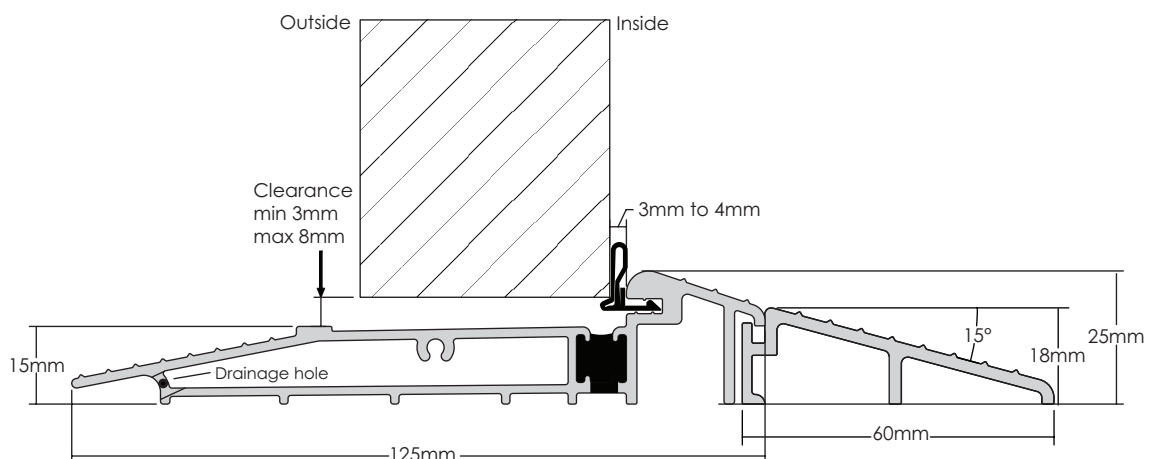

AM5Ex 125 DOOR THRESHOLD - OUTWARD OPENING DOOR

- ❖ Suitable for outward opening doors.
- ❖ Fully tested resin thermal break.
- ❖ Mobility easy access. Can meet Part 'M' requirements when the overall threshold design is specified correctly.
- ❖ Designed for door set manufacturers, can be installed as the fourth side of a door frame or retro fitted.
- ❖ Thermally broken to meet thermal bridging and insulation requirements, can be used with many different frame and door materials eg. wood, PVCu, fibreglass, aluminium, steel and carbon fibre.
- ❖ Designed to fit directly onto level thresholds.
- ❖ Ideal for use with carpeted floors. Optional clip-in internal transition ramps also allow use with tiled or wooden floors.
- ❖ Non-slip surfaces ensure a safe grip in wet conditions.
- ❖ Available in Matt Aluminium or Matt Gold Effect Aluminium.
- ❖ Sizes - 1m, 2m and 3m.
- ❖ Available with black gasket only.

For further assistance, call 01702 613733

www.climatec-windows.co.uk

11-14 Fletchers Square, Temple Farm Industrial Estate, Southend-on-Sea, Essex SS2 5RN