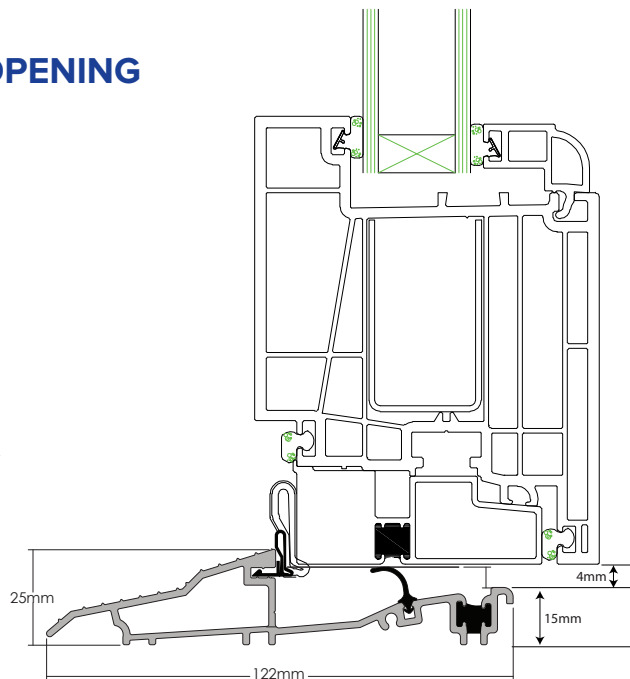

ALUMINIUM DOOR THRESHOLD FOR THE RESIDENCE COLLECTION

AM3Ex DOOR THRESHOLD - INWARD OPENING DOOR

- ❖ For use with the R7 and R9 inward opening doors only
- ❖ Available in Silver or Gold
- ❖ Available with black gasket only
- ❖ Option Internal Ramp available
- ❖ Mobility easy access. Can meet Part 'M' requirements when the overall threshold design is specified correctly