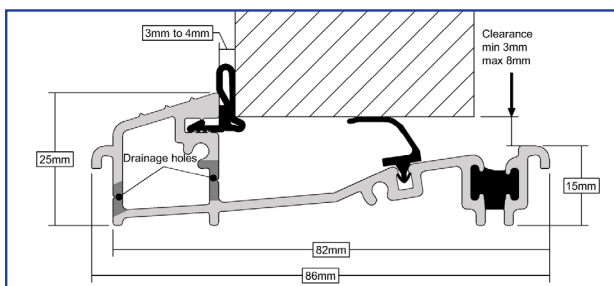

Stormguard AM3Ex 78 Threshold - Open In
Black Gasket Only - All uPVC Systems