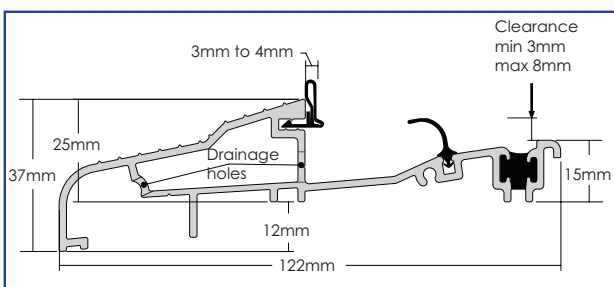

Stormguard AM3Ex 125 Threshold for cill - Open In
Black Gasket Only - All uPVC Systems