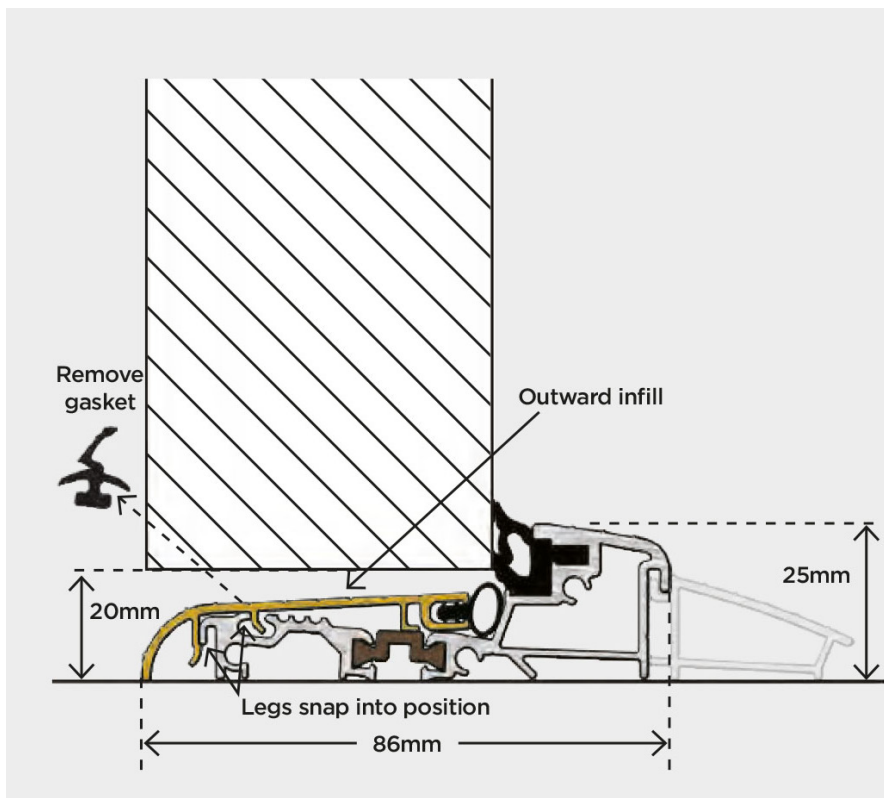

MDS 70 RITB DOOR THRESHOLD - OUTWARD OPENING DOOR

- ❖ For use with the REHAU Rio outward opening doors only.
- ❖ Option for internal ramp.
- ❖ Can meet Part 'M' requirements when the overall threshold design is specified correctly.
- ❖ Available in Silver or Gold
- ❖ Available with black gasket only.

For further assistance, call 01702 613733

www.climatec-windows.co.uk

11-14 Fletchers Square, Temple Farm Industrial Estate, Southend-on-Sea, Essex SS2 5RN