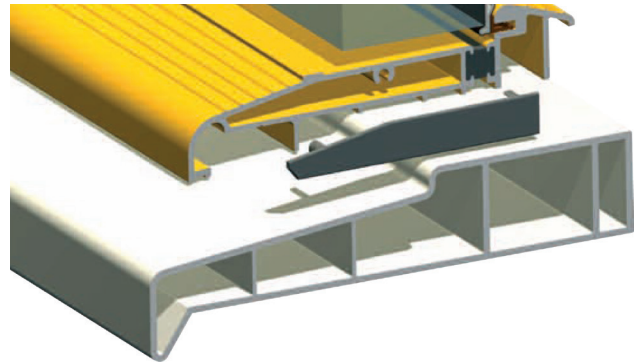

AM5Ex 125 DOOR THRESHOLD FOR CILL - OUTWARD OPENING DOOR

- ❖ Suitable for outward opening doors.
- ❖ With optional clip in transition ramp for wood or tile floors.
- ❖ Fully tested resin thermal break.
- ❖ Available in Matt Aluminium or Matt Gold Effect Aluminium.
- ❖ Sizes - 1m, 2m and 3m.
- ❖ Compatible with 150mm, 180mm and 225mm cills only - Not compatible with 95mm cill.
- ❖ Available with black gasket only.

For further assistance, call 01702 613733

www.climatec-windows.co.uk

11-14 Fletchers Square, Temple Farm Industrial Estate, Southend-on-Sea, Essex SS2 5RN