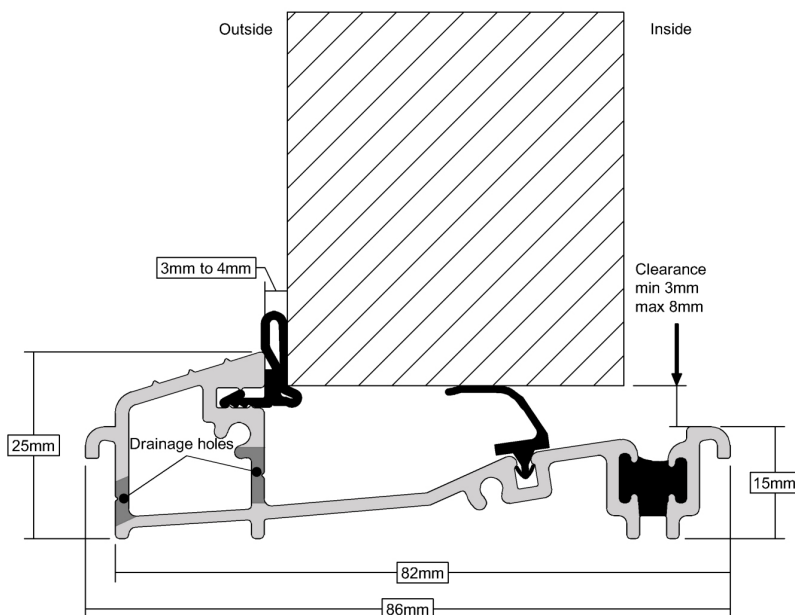

- ❖ Suitable for outward opening doors.
- ❖ With optional clip in transition ramp for wood or tile floors.
- ❖ Fully tested resin thermal break.
- ❖ Available in Matt Aluminium or Matt Gold Effect Aluminium.
- ❖ Sizes - 1m, 2m and 3m.
- ❖ Compatible with 150mm, 180mm and 225mm cills only - Not compatible with 95mm cill.
- ❖ Available with black gasket only.

For further assistance, call 01702 613733

www.climatec-windows.co.uk

11-14 Fletchers Square, Temple Farm Industrial Estate, Southend-on-Sea, Essex SS2 5RN

AM3Ex 78 DOOR THRESHOLD - INWARD OPENING DOOR

- ❖ Suitable for inward opening doors
- ❖ Thermally broken to meet thermal bridging and insulation requirements.
- ❖ Designed to fit directly onto level thresholds
- ❖ Compatible with all cills
- ❖ Ideal for use with carpeted floors
- ❖ Non-slip surface ensures a safe grip in wet conditions
- ❖ Mobility easy access. Can meet Part 'M' requirements when the overall threshold design is specified correctly
- ❖ Supplied with end caps to close off the ends of the front channel
- ❖ Optional frame infill section that fits into the cill and allows the door frame/sidelight to be fitted on top of the cill without milling the bottom of the frame to the cill profile
- ❖ Optional clip in transition ramp for wood or tile floors
- ❖ Adjustable locking keeps available for double doors to suit your shoot bolt position
- ❖ Available in Matt Aluminium or Matt Gold Effect Aluminium
- ❖ Sizes - 1m, 2m and 3m
- ❖ Available with black gasket only