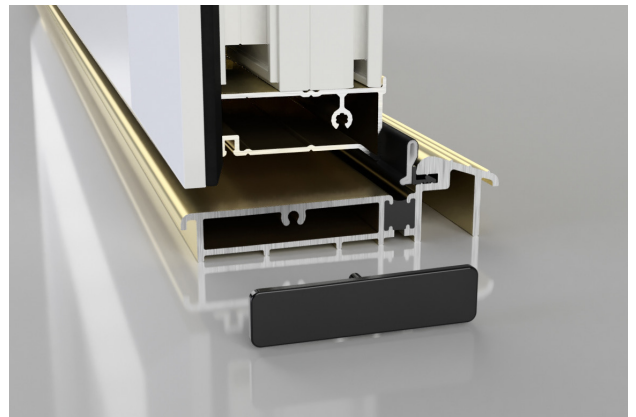

AM5Ex 78 DOOR THRESHOLD - OUTWARD OPENING DOOR

- ❖ Suitable for outward opening doors.
- ❖ Thermally broken to meet thermal bridging and insulation requirements.
- ❖ Designed to fit directly onto level thresholds
- ❖ Compatible with all cills
- ❖ Ideal for use with carpeted floors
- ❖ Non-slip surface ensures a safe grip in wet conditions
- ❖ Mobility easy access. Can meet Part 'M' requirements when the overall threshold design is specified correctly
- ❖ Supplied with end caps to close off the ends of the front channel
- ❖ Optional clip in transition ramp for wood or tile floors
- ❖ Adjustable locking keeps available for double doors to suit your shoot bolt position
- ❖ Available in Matt Aluminium or Matt Gold Effect Aluminium
- ❖ Sizes - 1m, 2m and 3m
- ❖ Available with black gasket only

For further assistance, call 01702 613733

www.climatec-windows.co.uk

11-14 Fletchers Square, Temple Farm Industrial Estate, Southend-on-Sea, Essex SS2 5RN