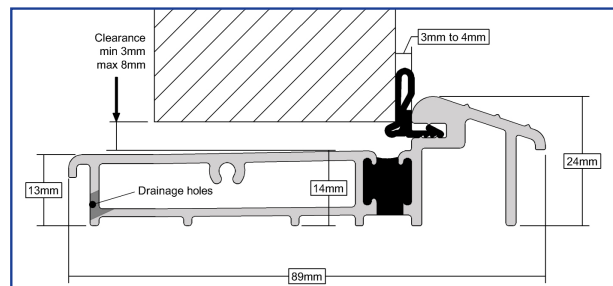

Stormguard AM5Ex 78 Threshold - Open Out
Black Gasket Only - All uPVC Systems