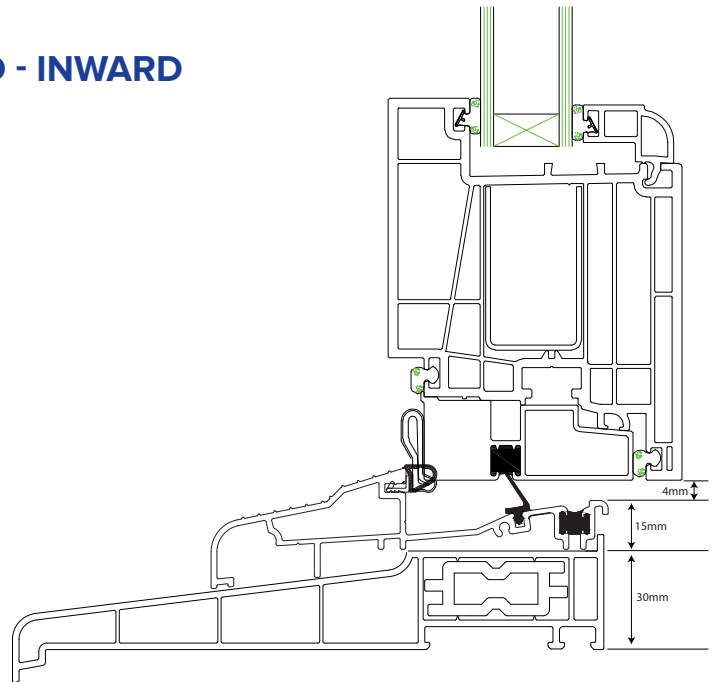

ALUMINIUM DOOR THRESHOLD WITH CILL FOR THE RESIDENCE COLLECTION

AM3EX SUB CILL DOOR THRESHOLD - INWARD OPENING DOOR

- ❖ For use with the R7 and R9 inward opening doors only
- ❖ Available in Silver or Gold
- ❖ Available with black gasket only
- ❖ Option Internal Ramp Available