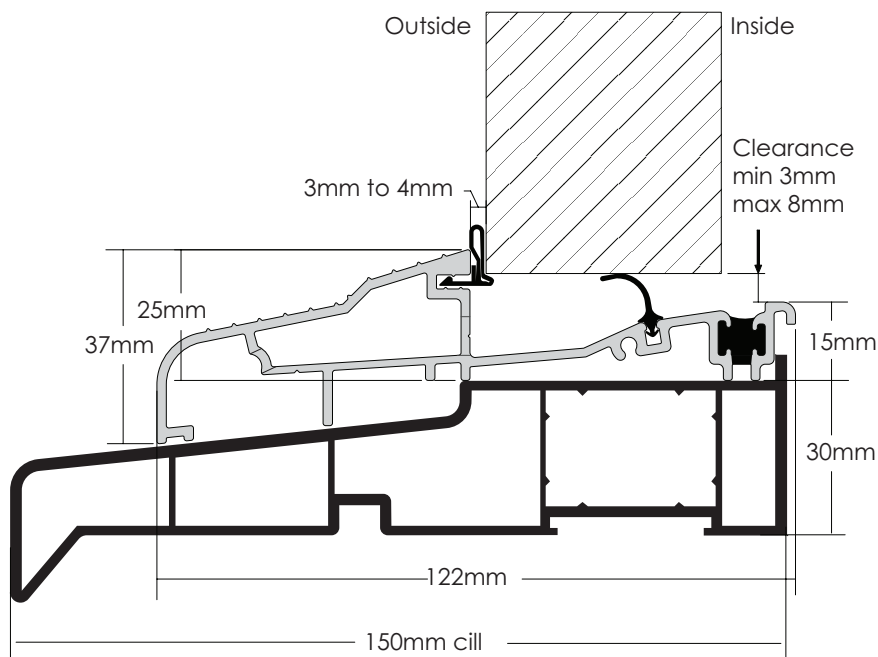

AM3Ex 125 DOOR THRESHOLD FOR CILL - INWARD OPENING DOOR

- ❖ Suitable for inward opening doors.
- ❖ With optional clip in transition ramp for wood or tile floors.
- ❖ Fully tested resin thermal break.
- ❖ Available in Matt Aluminium or Matt Gold Effect Aluminium.
- ❖ Sizes - 1m, 2m and 3m.
- ❖ Compatible with 150mm, 180mm and 225mm cills only - Not compatible with 95mm cill.
- ❖ Available with black gasket only

For further assistance, call 01702 613733

www.climatec-windows.co.uk

11-14 Fletchers Square, Temple Farm Industrial Estate, Southend-on-Sea, Essex SS2 5RN