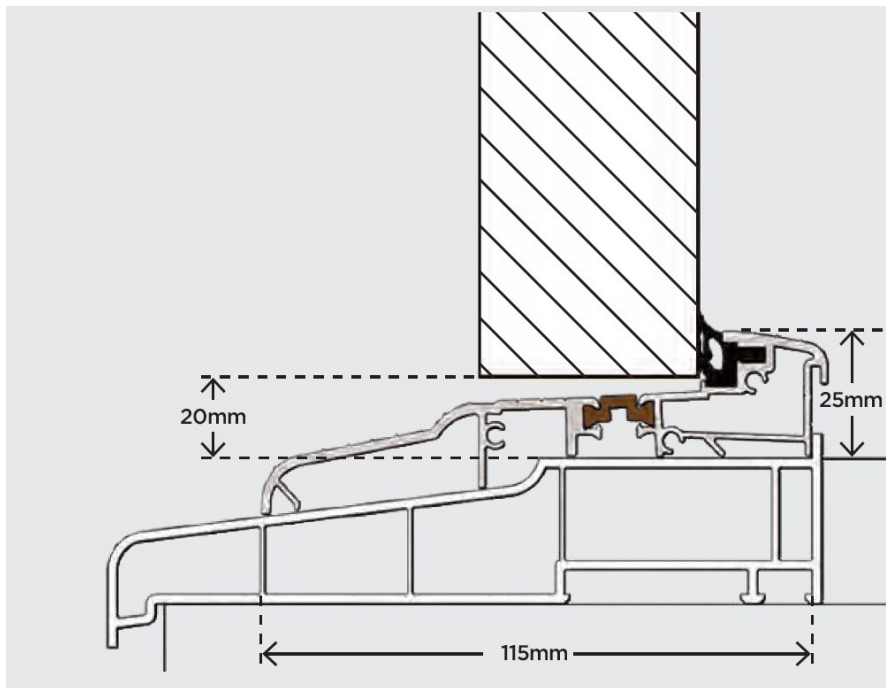

OUM 70 RITB SUBSILL - OUTWARD OPENING DOOR

- ❖ For use with the REHAU Rio outward opening doors only.
- ❖ Thermally broken prevents condensation
- ❖ Option for internal ramp.
- ❖ Available in Silver or Gold
- ❖ Available with black gasket only.

For further assistance, call 01702 613733

www.climatec-windows.co.uk

11-14 Fletchers Square, Temple Farm Industrial Estate, Southend-on-Sea, Essex SS2 5RN