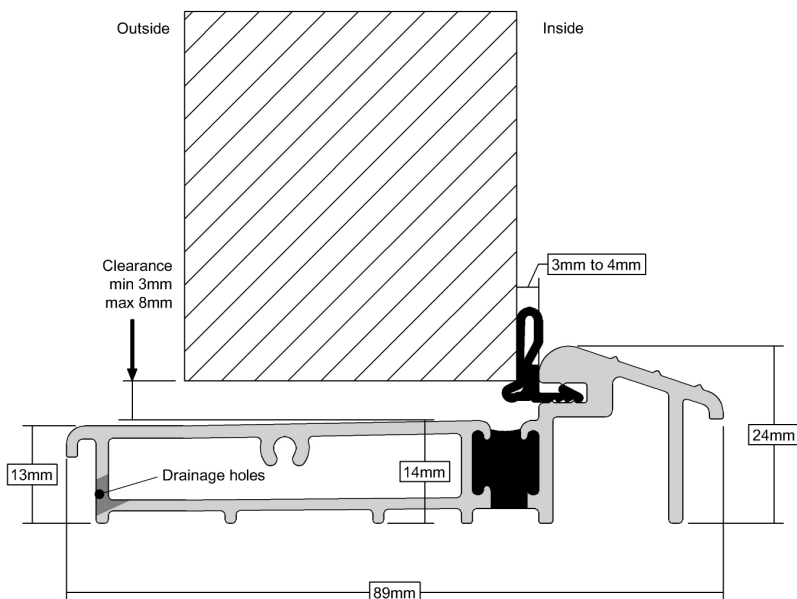

AM5Ex 78 DOOR THRESHOLD - OUTWARD OPENING DOOR

- ❖ Suitable for outward opening doors.
- ❖ Thermally broken to meet thermal bridging and insulation requirements.
- ❖ Designed to fit directly onto level thresholds
- ❖ Compatible with all cills
- ❖ Ideal for use with carpeted floors
- ❖ Non-slip surface ensures a safe grip in wet conditions
- ❖ Mobility easy access. Can meet Part 'M' requirements when the overall threshold design is specified correctly
- ❖ Supplied with end caps to close off the ends of the front channel
- ❖ Optional clip in transition ramp for wood or tile floors
- ❖ Adjustable locking keeps available for double doors to suit your shoot bolt position
- ❖ Available in Matt Aluminium or Matt Gold Effect Aluminium
- ❖ Sizes - 1m, 2m and 3m
- ❖ Available with black gasket only

For further assistance, call 01702 613733

www.climatec-windows.co.uk

11-14 Fletchers Square, Temple Farm Industrial Estate, Southend-on-Sea, Essex SS2 5RN