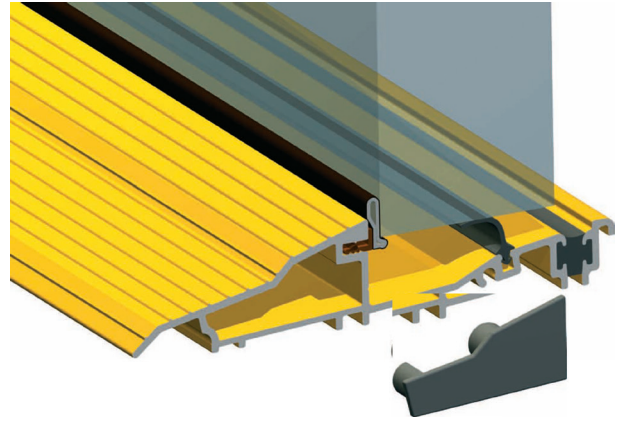

11-14 Fletchers Square, Temple Farm Industrial Estate, Southend-on-Sea, Essex SS2 5RN

AM3Ex 125 DOOR THRESHOLD - INWARD OPENING DOOR

- ❖ Suitable for inward opening doors.
- ❖ Fully tested resin thermal break.
- ❖ Mobility easy access. Can meet Part 'M' requirements when the overall threshold design is specified correctly.
- ❖ Designed for door set manufacturers, can be installed as the fourth side of a door frame or retro fitted.
- ❖ Thermally broken to meet thermal bridging and insulation requirements, can be used with many different frame and door materials eg. wood, PVCu, fibreglass, aluminium, steel and carbon fibre.
- ❖ Designed to fit directly onto level thresholds.
- ❖ Ideal for use with carpeted floors. Optional clip-in internal transition ramps also allow use with tiled or wooden floors.
- ❖ Non-slip surfaces ensure a safe grip in wet conditions.
- ❖ Available in Matt Aluminium or Matt Gold Effect Aluminium.
- ❖ Sizes - 1m, 2m and 3m
- ❖ Available with black gasket only