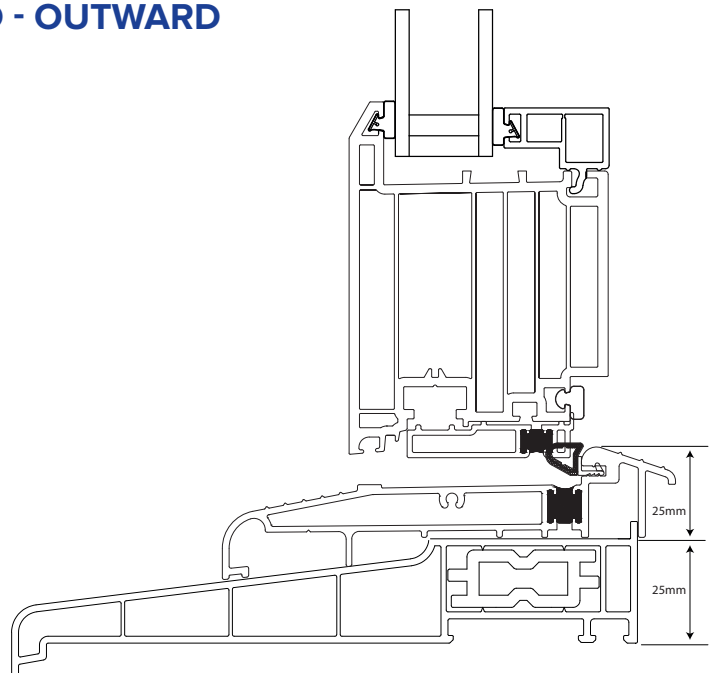

AM5EX SUB CILL DOOR THRESHOLD - OUTWARD OPENING DOOR

- ❖ For use with the R7 and R9 outward opening doors only
- ❖ Available in Silver or Gold
- ❖ Available with black gasket only
- ❖ Option Internal Ramp Available