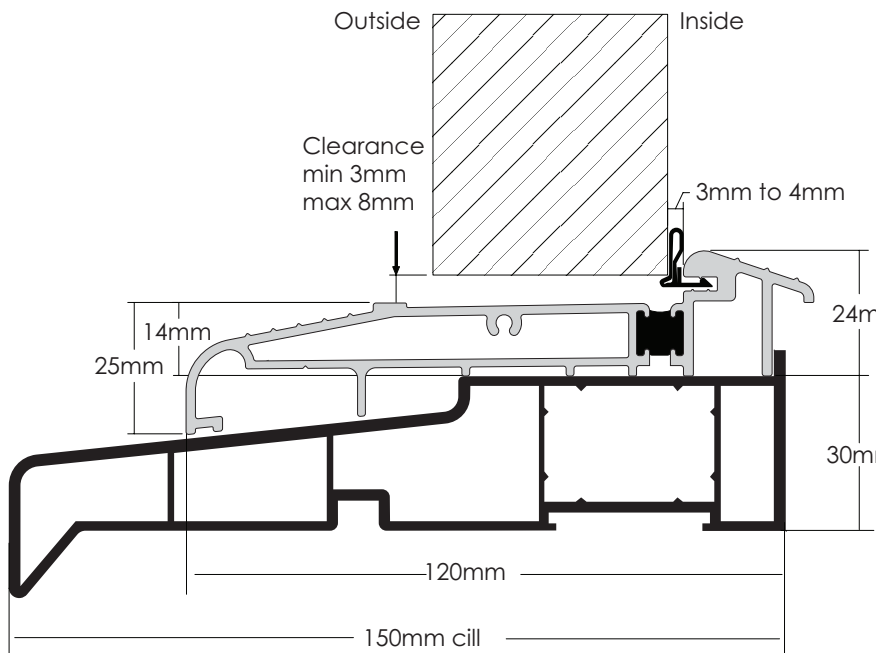

AM5Ex 125 DOOR THRESHOLD FOR CILL - OUTWARD OPENING DOOR

- ❖ Suitable for outward opening doors.
- ❖ With optional clip in transition ramp for wood or tile floors.
- ❖ Fully tested resin thermal break.
- ❖ Available in Matt Aluminium or Matt Gold Effect Aluminium.
- ❖ Sizes - 1m, 2m and 3m.
- ❖ Compatible with 150mm, 180mm and 225mm cills only - Not compatible with 95mm cill.
- ❖ Available with black gasket only.

For further assistance, call 01702 613733

www.climatec-windows.co.uk

11-14 Fletchers Square, Temple Farm Industrial Estate, Southend-on-Sea, Essex SS2 5RN