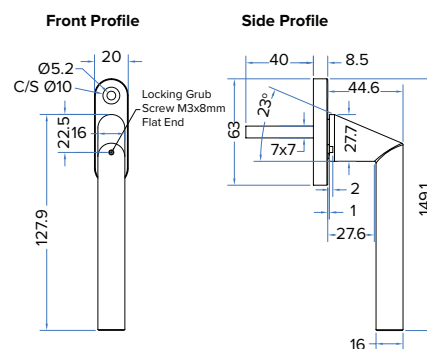

Casement/Tilt & Turn Window Handle - SST100

- Available in Satin Stainless Steel, Satin Brass and Matt Black