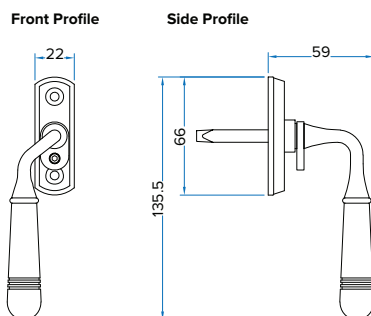

Opera Espag Window Handle - TBH020

- Available in Satin Stainless Steel, Satin Brass & Matt Black

For further assistance, call 01702 613733

www.climatec-windows.co.uk

11-14 Fletchers Square, Temple Farm Industrial Estate, Southend-on-Sea, Essex SS2 5RN