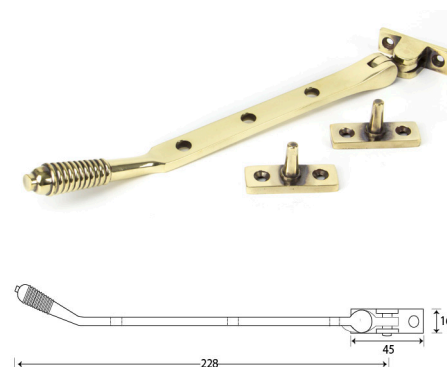

## TRADITIONAL STYLED HANDLES & STAYS

**Regal**  
Hardware

The Regal Hardware Collection features an authentic range of traditional hardware for windows.

- Monkey Tail or Pear Drop designs available in left and right handed variants
- Available in 25mm and 40mm spindle length only
- Push-button operation
- Positive 'click' on close indicating full engagement and prevents misuse
- Deadlock the window with a standard key
- 10" stays available in monkey tail or pear drop, either working or dummy pegs
- Available in nine classic colours: PVD Gold, Antique Bronze, Brushed Copper, Black, Satin Chrome, Polished Chrome, Rose Gold, Pewter Patina and Graphite

## REEDED AND NEWBURY SLIMLINE CASEMENT WINDOW HANDLES

These slimline casement window handles are made from solid unlaquered brass or bronze which achieves a timeless elegance. The Reeded is narrow style window espag handle with stylish reeded end detail and the newbury handle is a simple subtle design that will suit any setting.

- These handles are handed - LH and RH
- Fits on any type of window due to its slim fixing plate
- The handle is cranked away from the frame and window to allow ease of use
- Can be fitted to any modern espagnolette system and can be locked with a grub screw on the handle
- Handle Length - 142mm
- 7mm x 40mm thick spindle
- Suitable for use internally or externally
- Matching 8", 10" and 12" window stays available for R9 windows
- Available in Black\*, Pewter\*, Aged Brass, Polished Brass, Polished Nickel, Polished Chrome, Aged Bronze and Polished Bronze finishes  
\*not available for Reeded Handles