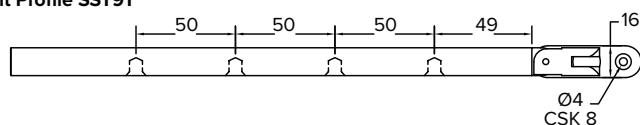

Front Profile SST91