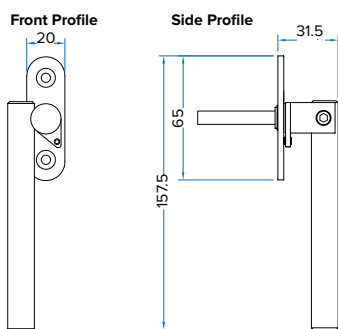

Contemporary Espag Window Handle - Cranked - SST81

- Not Available for REHAU Rio Windows
- Available in Satin Stainless Steel