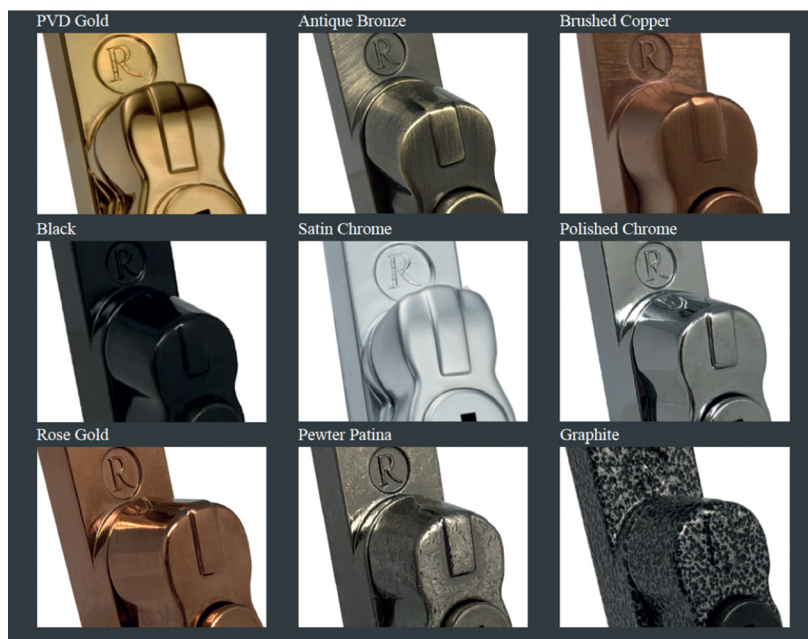

## ALPHA CASEMENT WINDOW HANDLE

The Alpha casement window handle is a premium quality push to open handle, which complements the door furniture also available in the Alpha range.

- Sleek and stylish handle grip
- 90° stop/click location washer
- Finishes available - white, black, satin, polished chrome, PVD gold, enduro steel and anthracite grey\* finishes (\*only available in 35sp)
- Colour co-ordinated screw cover caps

## TRADITIONAL STYLED HANDLES & STAYS

**Regal**  
Hardware

The Regal Hardware Collection features an authentic range of traditional hardware for windows.

- Monkey Tail or Pear Drop designs available in left and right handed variants
- Available in 25mm and 40mm spindle length only
- Push-button operation
- Positive 'click' on close indicating full engagement and prevents misuse
- Deadlock the window with a standard key
- 10" stays available in monkey tail or pear drop, either working or dummy pegs
- Available in nine classic colours: PVD Gold, Antique Bronze, Brushed Copper, Black, Satin Chrome, Polished Chrome, Rose Gold, Pewter Patina and Graphite