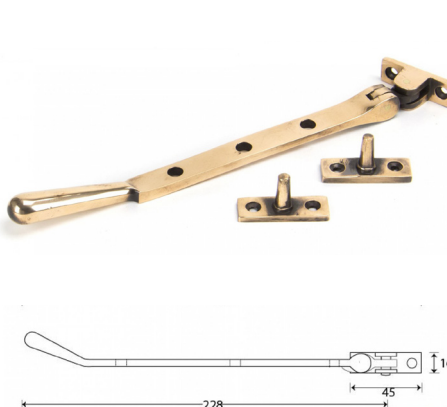

Newbury (pictured: Polished Chrome and Aged Bronze handles, Polished Bronze stay)

For further assistance, call 01702 613733

www.climatec-windows.co.uk

11-14 Fletchers Square, Temple Farm Industrial Estate, Southend-on-Sea, Essex SS2 5RN