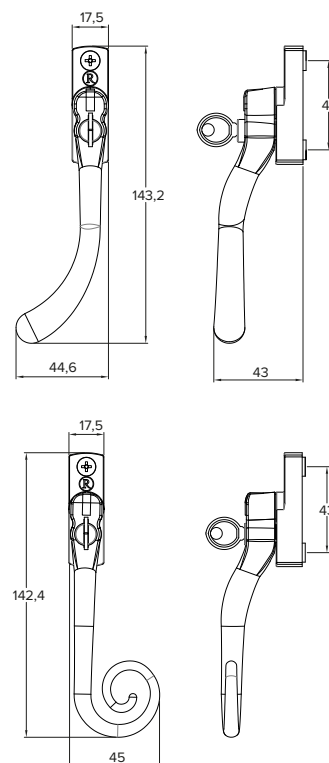

Alpha Left Crank Espag Handle with Cylinder

Alpha Right Crank Espag Handle with Cylinder

**For further assistance, call 01702 613733**

**[www.climatec-windows.co.uk](http://www.climatec-windows.co.uk)**

11-14 Fletchers Square, Temple Farm Industrial Estate, Southend-on-Sea, Essex SS2 5RN

## TRADITIONAL STYLED HANDLES & STAYS

**Regal**  
Hardware

The Regal Hardware Collection features an authentic range of traditional hardware for windows.

- Monkey Tail or Pear Drop designs available in left and right handed variants
- Available in 25mm and 40mm spindle length only
- Push-button operation
- Positive 'click' on close indicating full engagement and prevents misuse
- Deadlock the window with a standard key
- 10" stays available in monkey tail or pear drop, either working or dummy pegs
- Available in nine classic colours: PVD Gold, Antique Bronze, Brushed Copper, Black, Satin Chrome, Polished Chrome, Rose Gold, Pewter Patina and Graphite