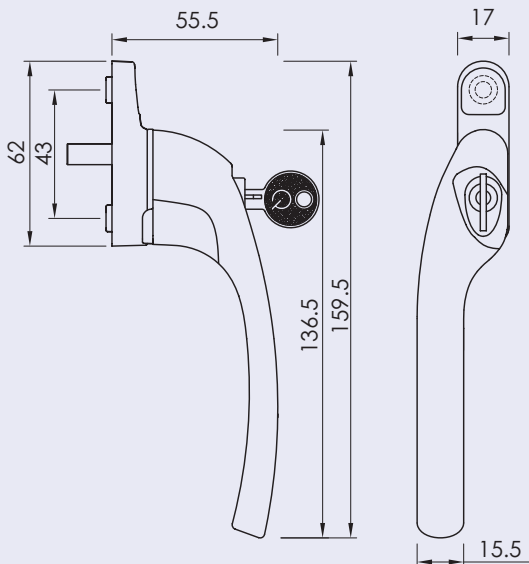

ALPHA CASEMENT WINDOW HANDLE

The Alpha casement window handle is a premium quality push to open handle, which complements the door furniture also available in the Alpha range.

- Sleek and stylish handle grip
- 90° stop/click location washer
- Finishes available - white, black, satin, polished chrome, PVD gold, enduro steel and anthracite grey* finishes (*only available in 35sp)
- Colour co-ordinated screw cover caps

Alpha Left Crank Espag Handle with Cylinder