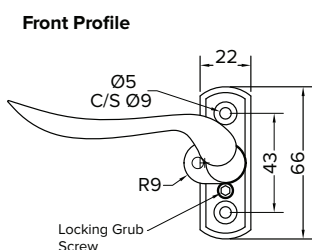

BLU™ STAINLESS STEEL WINDOW HANDLES

- Sleek, contemporary design, handles which look good on both uPVC and aluminium windows
- Lockable for added security
- Part of a suited range of hardware
- Manufactured from 316 marine grade stainless steel
- Ideal for use where corrosion levels are high such as city and coastal environments and with acidic timber

COASTAL

Regent Window Espag Window Handle - REG020

- Available in Satin Stainless Steel, Polished Stainless Steel, Satin Brass, Polished Brass and Matt Black