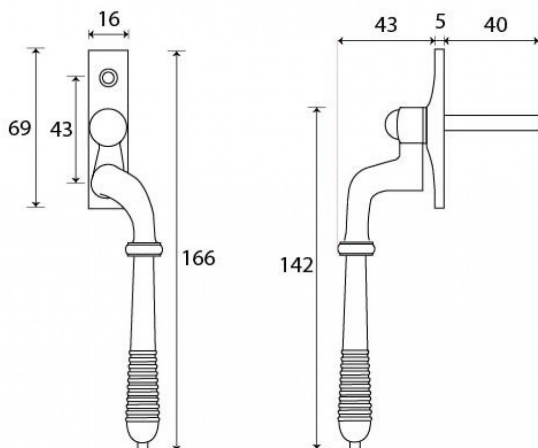

- These handles are handed - LH and RH
- Fits on any type of window due to its slim fixing plate
- The handle is cranked away from the frame and window to allow ease of use
- Can be fitted to any modern espagnolette system and can be locked with a grub screw on the handle
- Handle Length - 142mm
- 7mm x 40mm thick spindle
- Suitable for use internally or externally
- Matching 8", 10" and 12" window stays available for R9 windows
- Available in Black\*, Pewter\*, Aged Brass, Polished Brass, Polished Nickel, Polished Chrome, Aged Bronze and Polished Bronze finishes  
\*not available for Reeded Handles