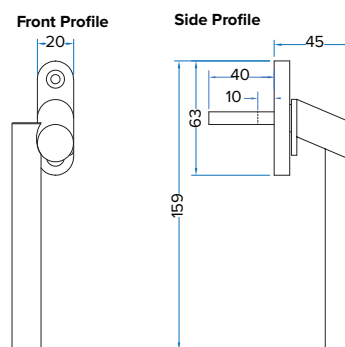

Contemporary Espag Window Handle - Cranked - SST87

- Available in Satin Stainless Steel and Matt Black