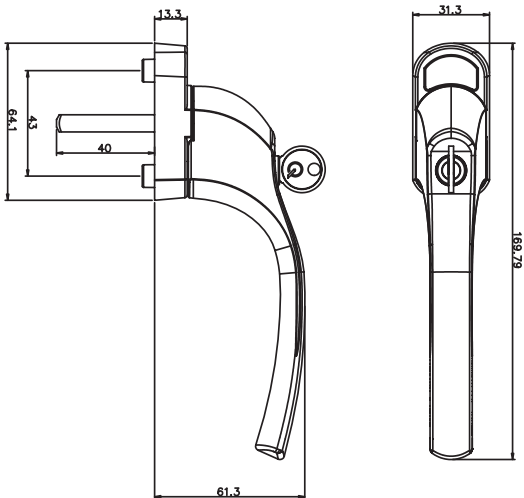

TILT & TURN WINDOW HANDLES

- Ultra modern handle design.
- Distinctive grip with radius edges to the backplate providing a softer style.
- Premium quality handle that features the same feel and appearance of the Alpha door handle
- For use with tilt and turn, and tilt before turn mechanisms.
- 40mm length spindle.
- Available in white, polished chrome, gold, satin, black and anthracite grey finishes.

For further assistance, call 01702 613733

www.climatec-windows.co.uk

11-14 Fletchers Square, Temple Farm Industrial Estate, Southend-on-Sea, Essex SS2 5RN