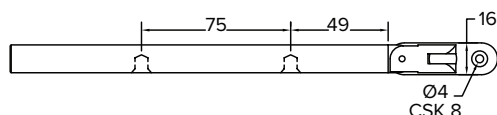

**Top Profile Pin**

**Front Profile SST91**

**Side Profile Pin**

**Top Profile SST93**

**Front Profile SST93**

**For further assistance, call 01702 613733**

[www.climatec-windows.co.uk](http://www.climatec-windows.co.uk)