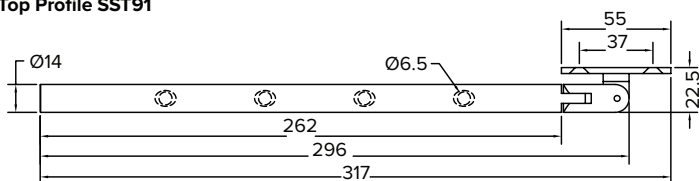

**Top Profile Pin**

**Front Profile SST91**

**Side Profile Pin**

**Top Profile SST93**

**Front Profile SST93**

**For further assistance, call 01702 613733**

[www.climatec-windows.co.uk](http://www.climatec-windows.co.uk)