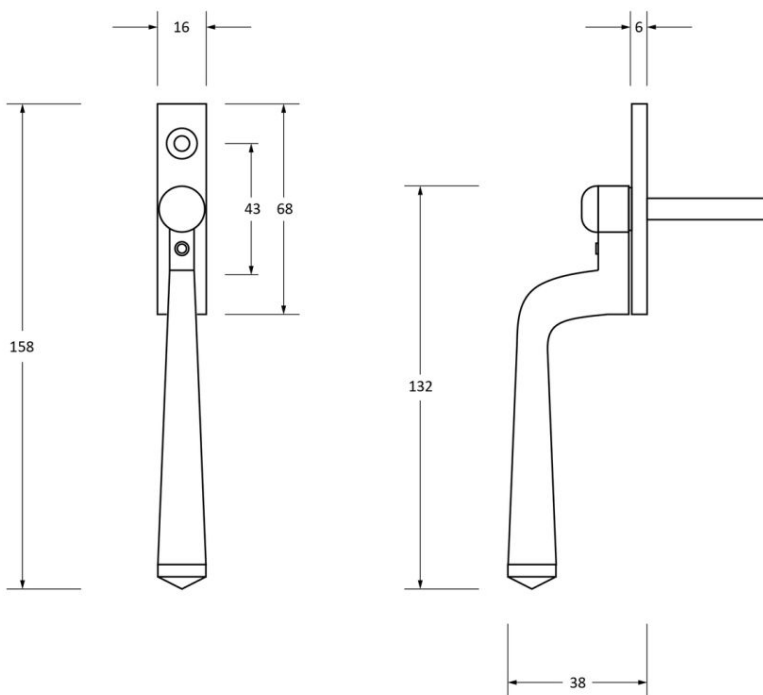

AVON CASEMENT WINDOW HANDLES

These slimline casement window handles are handcrafted and made from solid unlaquered brass or bronze to achieve a timeless elegance.

- Suited to the Avon Door Handle for consistency throughout the home.
- Fits on any type of window due to its slim fixing plate
- Can be fitted to any modern espagnolette system and can be locked with a grub screw on the handle
- Handle Length - 132mm
- Suitable for use internally or externally
- Available in Black, Pewter, Aged Brass, Polished Brass, Polished Nickel, Polished Chrome, Aged Bronze and Polished Bronze finishes

For further assistance, call 01702 613733

www.climatec-windows.co.uk

11-14 Fletchers Square, Temple Farm Industrial Estate, Southend-on-Sea, Essex SS2 5RN