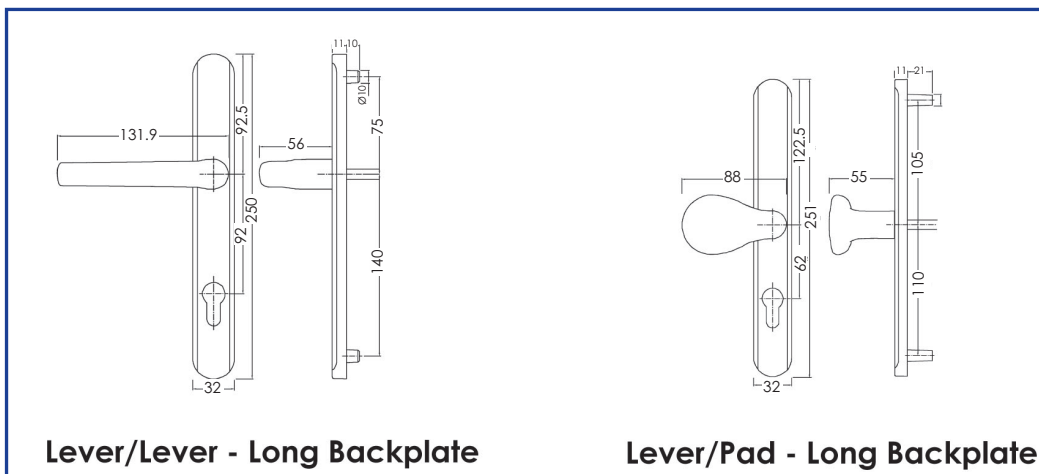

ALPHA DOOR HANDLE

The Alpha door handle has been designed to complement the Alpha espangollette casement window handles with good looks, long life and a comfortable feel in mind.

- Available as Lever/Lever or Lever/Pad
- Six colours available to match the Alpha suite of window and door furniture
- Standard finishes are white, PVD gold, polished chrome, satin, Enduro steel and black.
- Cylinder hole flange gives additional security and eliminates gap around cylinder cut out.

For further assistance, call 01702 613733

www.climatec-windows.co.uk

11-14 Fletchers Square, Temple Farm Industrial Estate, Southend-on-Sea, Essex SS2 5RN