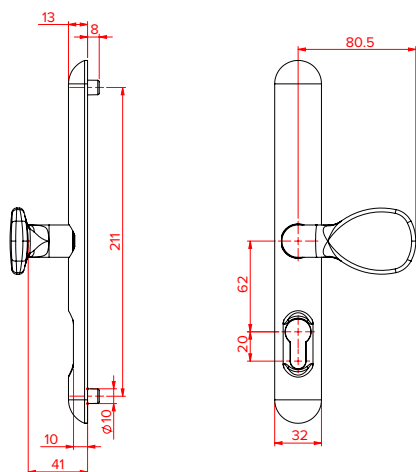

SWEET DOOR HANDLES

Brisant Secure who supply us with our 3* high security Ultion cylinders have also designed a range of door furniture that is elegant as well as corrosion resistant.

The Ultion Sweet Furniture by Brisant-Secure boasts an 'edgeless' design that carries through their portfolio of hardware.

- Lever/ Lever and Lever/Pad Handles
- Layered with multiple coatings of brass and nickel for corrosion resistance.
- Over 8000 hours of salt water testing. 30x more time than required for the EN 1906:2012 corrosion standard.
- Manufacturer's 20 year Anti-corrosion guarantee (if registered directly with Brisant)
- Manufacturer's 10 year Mechanical Guarantee (if registered directly with Brisant)
- Colour options available: Black, Chrome, Gold, Rose Gold, Stainless Steel, Anthracite Grey, Satin and White.

For further assistance, call 01702 613733

www.climatec-windows.co.uk

11-14 Fletchers Square, Temple Farm Industrial Estate, Southend-on-Sea, Essex SS2 5RN