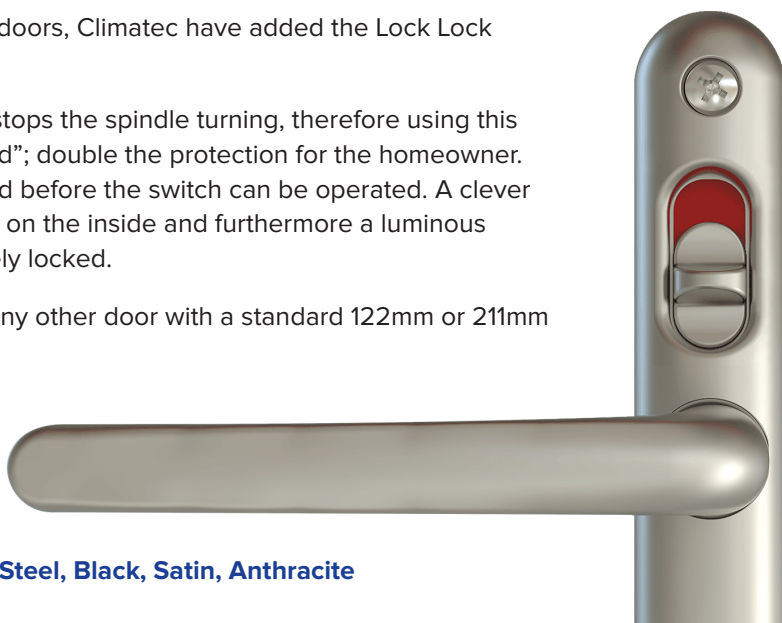

## SWEET LOCK LOCK SECURITY DOOR HANDLE

For added protection and increased security for your doors, Climatec have added the Lock Lock security handle to their hardware collection.

The Lock Lock security handle's patented lock-block stops the spindle turning, therefore using this security handle means the home is "locked and locked"; double the protection for the homeowner. The handle must be turned up and the hooks engaged before the switch can be operated. A clever switch on the handle also removes the need for a key on the inside and furthermore a luminous indicator lets you know that the door is indeed securely locked.

The Lock Lock fits all PVC and composite doors and any other door with a standard 122mm or 211mm handle set.

- Patented Design
- The handle can be retro-fitted
- Available as Lever/Lever or Lever/Pad
- Colours available - White, Gold, Chrome, Stainless Steel, Black, Satin, Anthracite Grey and Rose Gold
- Option available for external handle without a cylinder for doors that are never locked from the outside.