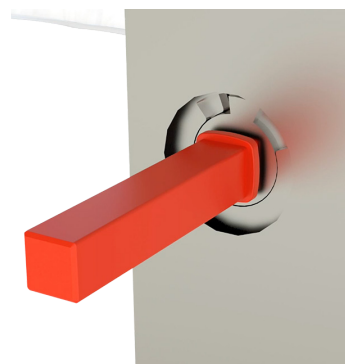

SWEET LOCK LOCK SECURITY DOOR HANDLE

For added protection and increased security for your doors, Climatec have added the Lock Lock security handle to their hardware collection.

The Lock Lock security handle's patented lock-block stops the spindle turning, therefore using this security handle means the home is "locked and locked"; double the protection for the homeowner. The handle must be turned up and the hooks engaged before the switch can be operated. A clever switch on the handle also removes the need for a key on the inside and furthermore a luminous indicator lets you know that the door is indeed securely locked.

The Lock Lock fits all PVC and composite doors and any other door with a standard 122mm or 211mm handle set.

- Patented Design
- The handle can be retro-fitted
- Available as Lever/Lever or Lever/Pad
- Colours available - White, Gold, Chrome, Stainless Steel, Black, Satin, Anthracite Grey and Rose Gold
- Option available for external handle without a cylinder for doors that are never locked from the outside.

For further assistance, call 01702 613733

www.climatec-windows.co.uk

11-14 Fletchers Square, Temple Farm Industrial Estate, Southend-on-Sea, Essex SS2 5RN