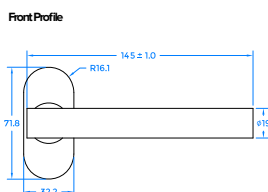

BLU™ STAINLESS STEEL DOOR HANDLE ON OVAL ROSE

Coastal Group's contemporary door furniture includes sleek lever handles which look fabulous on aluminium and upvc doors.

- Manufactured from 316 Marine Grade Stainless Steel
- Ideal for use where corrosion levels are high such as city or coastal environments and with acidic timber
- Part of a suited range of hardware including matching window handle

COASTAL

T Bar Door Lever Handle On Oval Rose - KM965

- Available in Satin Stainless Steel and Matt Black