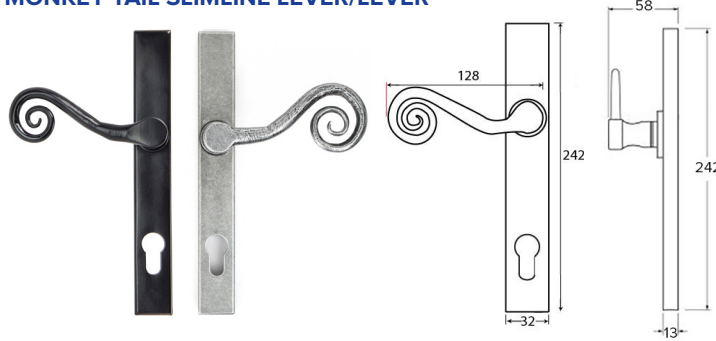

MONKEY TAIL SLIMLINE LEVER/LEVER

Available in Black and Pewter finishes
- 212mm hole centre option only