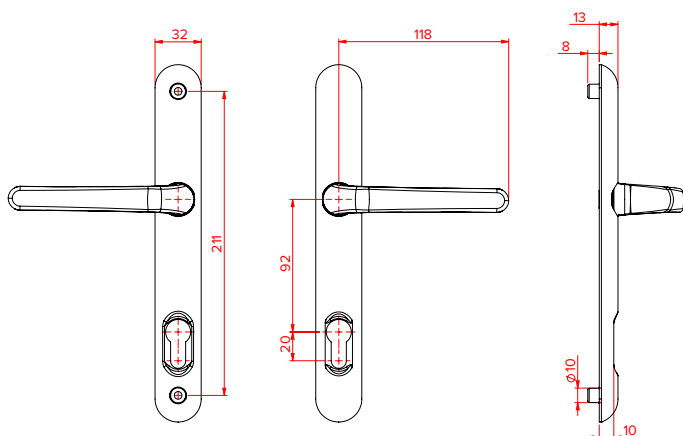

SWEET DOOR HANDLES

Brisant Secure who supply us with our 3* high security Ultion cylinders have also designed a range of door furniture that is elegant as well as corrosion resistant.

The Ultion Sweet Furniture by Brisant-Secure boasts an 'edgeless' design that carries through their portfolio of hardware.

- Lever/ Lever and Lever/Pad Handles
- Layered with multiple coatings of brass and nickel for corrosion resistance.
- Over 8000 hours of salt water testing. 30x more time than required for the EN 1906:2012 corrosion standard.
- Manufacturer's 20 year Anti-corrosion guarantee (if registered directly with Brisant)
- Manufacturer's 10 year Mechanical Guarantee (if registered directly with Brisant)
- Colour options available: Black, Chrome, Gold, Rose Gold, Stainless Steel, Anthracite Grey, Satin and White.

For further assistance, call 01702 613733

www.climatec-windows.co.uk

11-14 Fletchers Square, Temple Farm Industrial Estate, Southend-on-Sea, Essex SS2 5RN