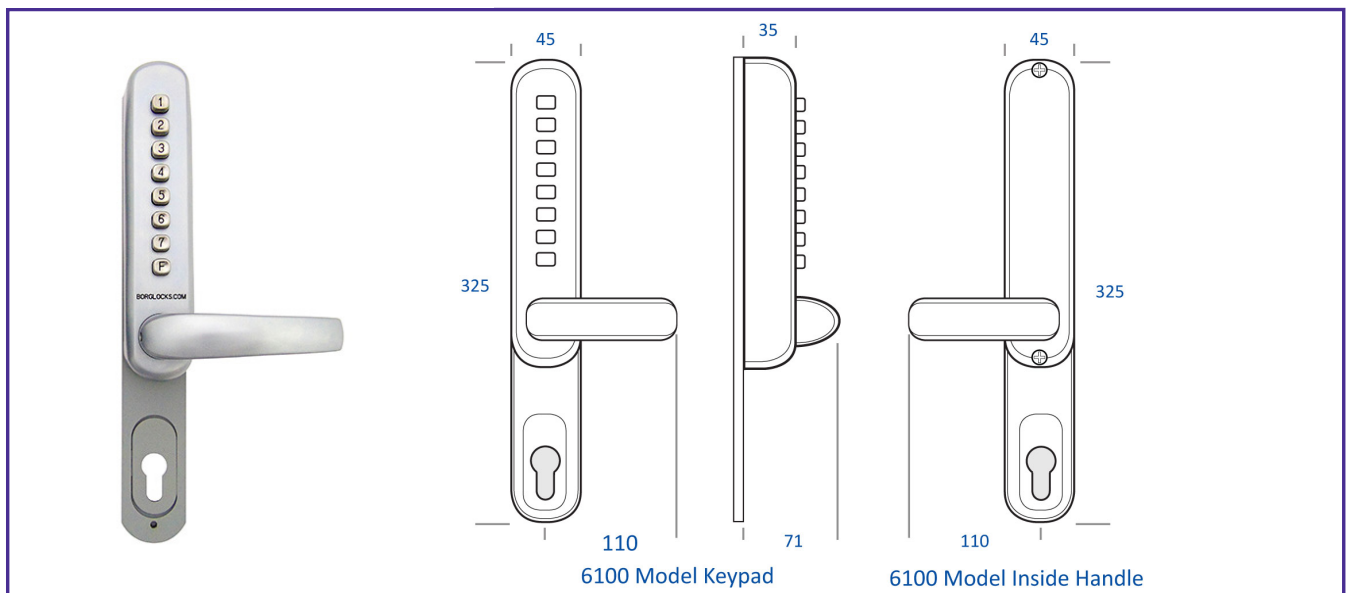

### Wing Door Lever Handle On Oval Rose - WH990

- Available in Satin Stainless Steel

For further assistance, call 01702 613733

[www.climatec-windows.co.uk](http://www.climatec-windows.co.uk)

11-14 Fletchers Square, Temple Farm Industrial Estate, Southend-on-Sea, Essex SS2 5RN

- Suitable for use with 90 & 92mm centre multi point locks
- 325mm extension plate fitted behind both keypad & inside handle to cover any existing holes
- Over 2100 different code combinations
- Greater level of security
- Free turning handle until the correct code is entered
- No tumbler or pins to remove to change code
- 70° handle rotation ideal for multi-point locks
- Narrow housing perfect for PVCu and Aluminium section
- Suitable for internal or external applications