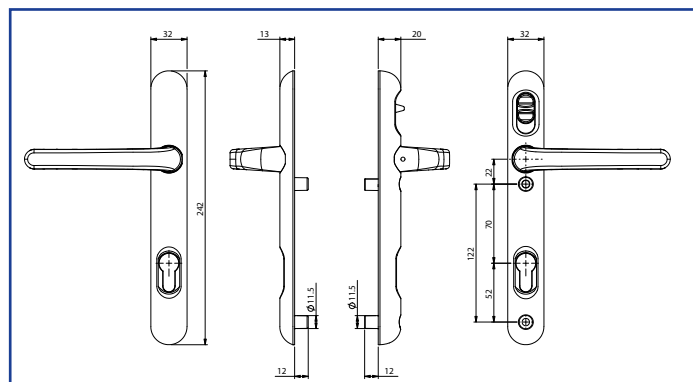

The Lock Lock fits all PVC and composite doors and any other door with a standard 122mm or 211mm handle set.

- Patented Design
- The handle can be retro-fitted
- Available as Lever/Lever or Lever/Pad
- Colours available - White, Gold, Chrome, Stainless Steel, Black, Satin, Anthracite Grey and Rose Gold
- Option available for external handle without a cylinder for doors that are never locked from the outside.