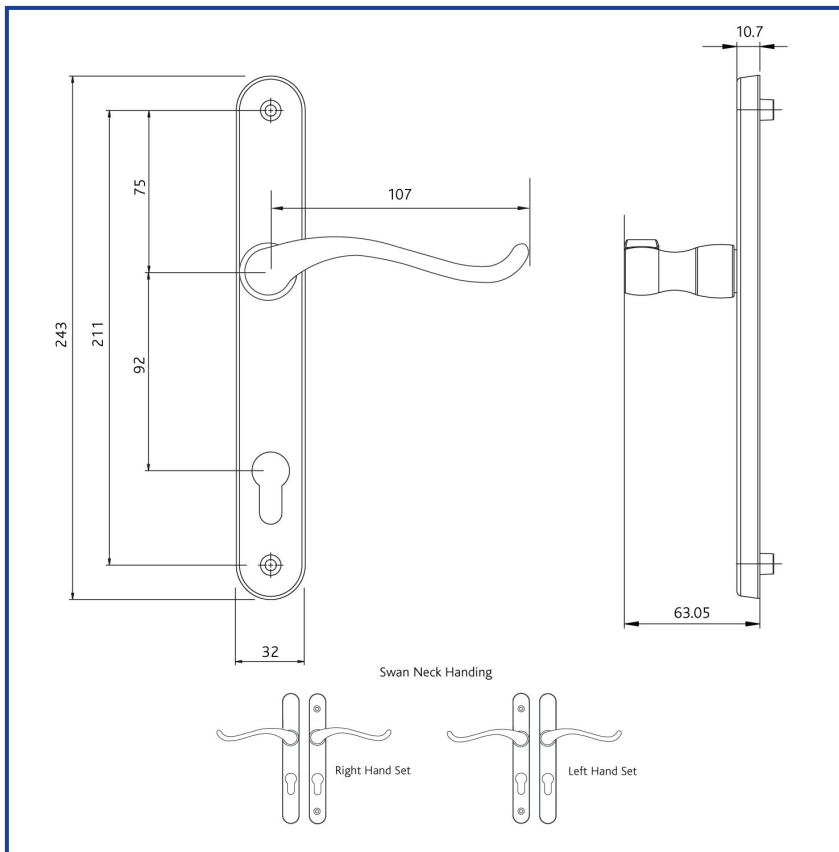

SCROLLED DOOR HANDLE

- Solid die cast Zinc construction with heavy duty spring cassette.
- Sculpted ergonomic lever design for easy grip with consistent 90 degree lever return.
- Colour co-ordinated screw heads.
- Colours available - Chrome, Satin, Bronze, Gold, Graphite, Antique Black and White

TECHNICAL INFORMATION

Corrosion resistance - Meets the requirements of BS EN 1670:2007 Grade 5 (480 hours)

Operation - Endurance tested in excess of 200,000 cycles

Performance - Tested to meet the requirements of PAS24

MATERIAL SPECIFICATION

- ❖ Handle Grip and Backplate - High quality Zinc for all finishes
- ❖ Coatings - Hardex Chrome, Hardex Satin, Hardex Bronze, Hardex Gold, Hardex Graphite*, Antique Black and White
- ❖ Cylinder - Euro Cylinder, 92mm PZ
- ❖ Screws - Machine screws with colour co-ordinated heads for handle.

BALMORAL (LONG BACK PLATE)

For further assistance, call 01702 613733

www.climatec-windows.co.uk

11-14 Fletchers Square, Temple Farm Industrial Estate, Southend-on-Sea, Essex SS2 5RN