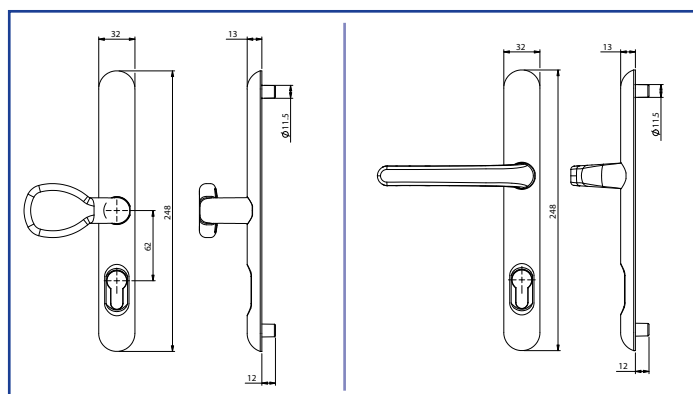

The Lock Lock fits all PVC and composite doors and any other door with a standard 122mm or 211mm handle set.

- Patented Design
- The handle can be retro-fitted
- Available as Lever/Lever or Lever/Pad
- Colours available - White, Gold, Chrome, Stainless Steel, Black, Satin, Anthracite Grey and Rose Gold
- Option available for external handle without a cylinder for doors that are never locked from the outside.