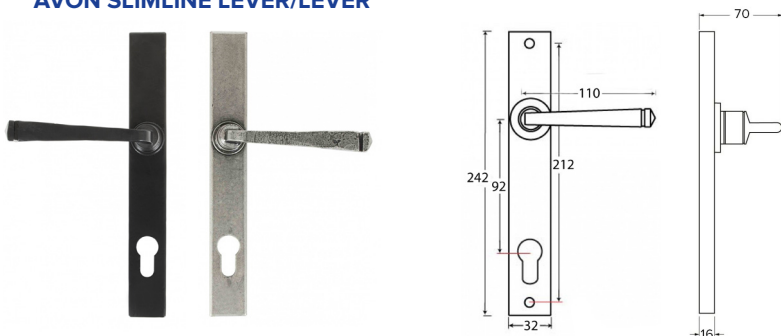

TRADITIONAL STYLED DOOR HANDLE

The high quality, hand-made, functional ironmongery promises to enhance both large and small building projects alike. And as these products are hand forged, each piece is unique.

Not only suitable for our composite door range, these handles complement our R9 flush doors and our REHAU Total70 collection of doors to create an authentic traditional appearance to the front of the home. Note: These handles are not available for REHAU Rio doors.

AVON SLIMLINE LEVER/LEVER

Available in Black, Pewter, Aged Brass, Polished Brass, Aged Bronze, Polished Bronze, Polished Chrome and Polished Nickel finishes
- 212mm hole centre option only