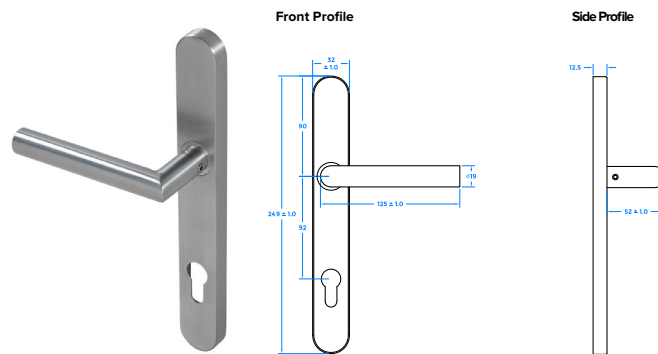

Mitre Lever Door Handle (Dual Sprung) - KM078

- Available in Satin Stainless Steel, Polished Stainless Steel and Matt Black