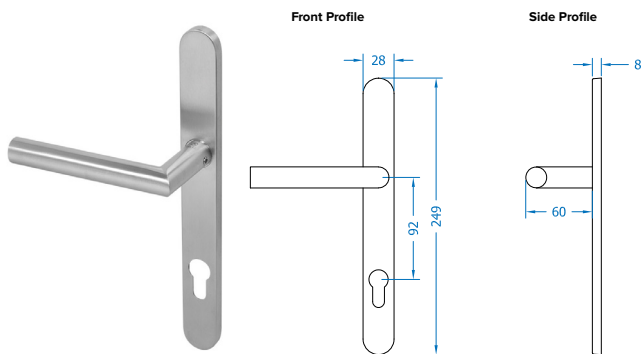

BLU™ STAINLESS STEEL DOOR HANDLE ON BACKPLATE

Coastal Group's contemporary door furniture includes sleek lever handles which look fabulous on aluminium and upvc doors.

- Manufactured from 316 Marine Grade Stainless Steel
- Ideal for use where corrosion levels are high such as city or coastal environments and with acidic timber
- Part of a suited range of hardware including matching window handle

COASTAL

Mitre Lever Door Handle on Backplate (Unsprung) - KM070

- Available in Satin Stainless Steel and Matt Black