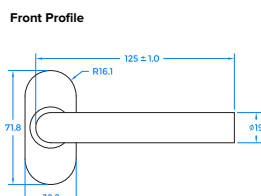

Solid Mitre Door Lever Handle On Oval Rose - KM960

- Available in Satin Stainless Steel, Polished Stainless Steel and Matt Black