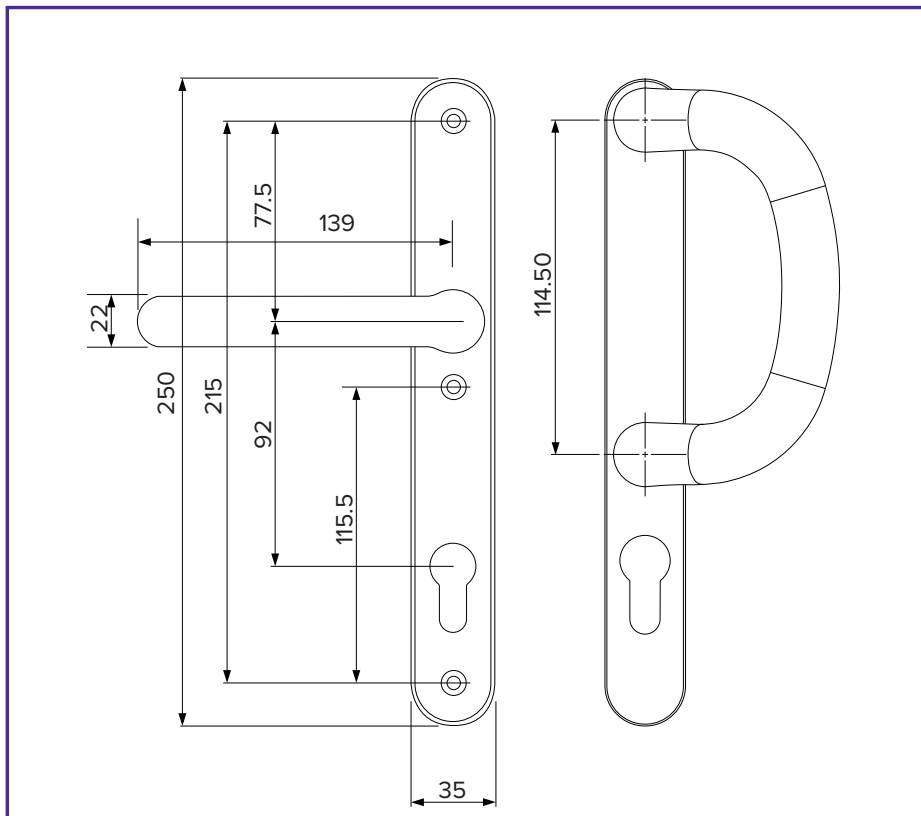

LEVER / FIXED PAD DOOR HANDLE

This external D ring handle and internal lever is suitable for use with electric latches and slam shut operations.

- Solid die cast zinc construction with heavy duty spring cassette for sturdy feel and 90 degree internal lever return
- Non-handed design - D ring handle and lever can be easily reversed
- Sculpted ergonomic D ring and lever for easy grip. Low friction nylon bushes provide smooth action.
- Wide backplate to suit cylinder guard and accommodate larger cylinder preparation
- Available in Chrome, Satin, Antique Black, Bronze, Gold and Graphite finishes

For further assistance, call 01702 613733

www.climatec-windows.co.uk

11-14 Fletchers Square, Temple Farm Industrial Estate, Southend-on-Sea, Essex SS2 5RN