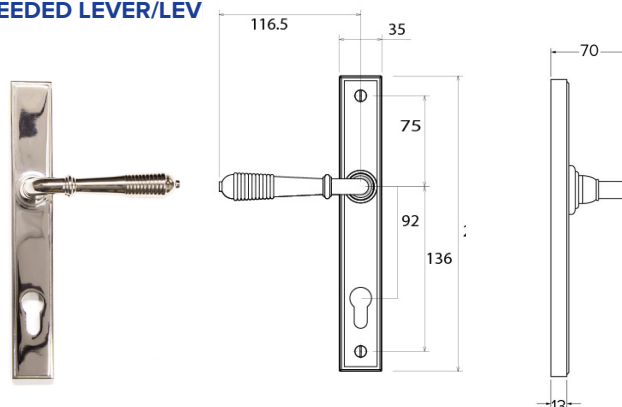

REEDED LEVER/LEV

For further assistance, call 01702 613733

www.climatec-windows.co.uk

11-14 Fletchers Square, Temple Farm Industrial Estate, Southend-on-Sea, Essex SS2 5RN