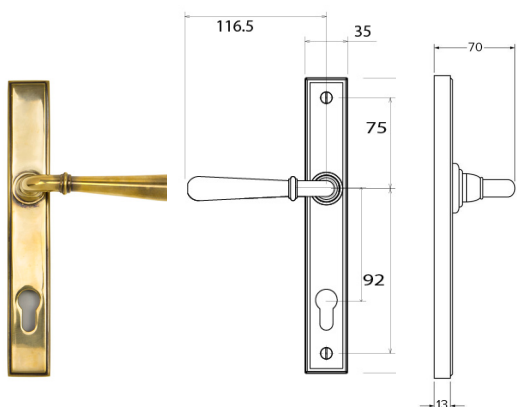

NEWBURY LEVER/LEVER

Available in Black*, Pewter*, Aged Brass, Polished Brass, Aged Bronze, Polished Bronze, Polished Chrome, Polished Nickel

*not available for the Reeded Handles