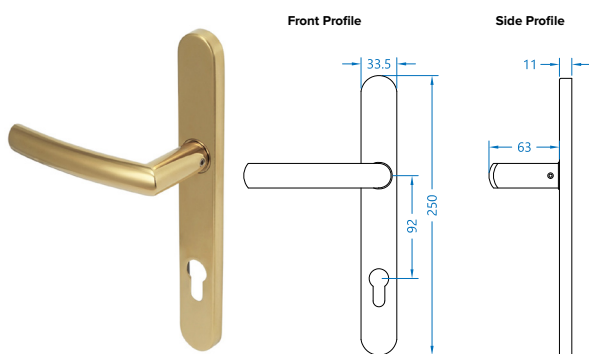

# COASTAL

**Mitre Lever Door Handle on Backplate (Unsprung) - KM070**

- Available in Satin Stainless Steel and Matt Black

**Mitre Lever Door Handle (Dual Sprung) - KM078**

- Available in Satin Stainless Steel, Polished Stainless Steel and Matt Black