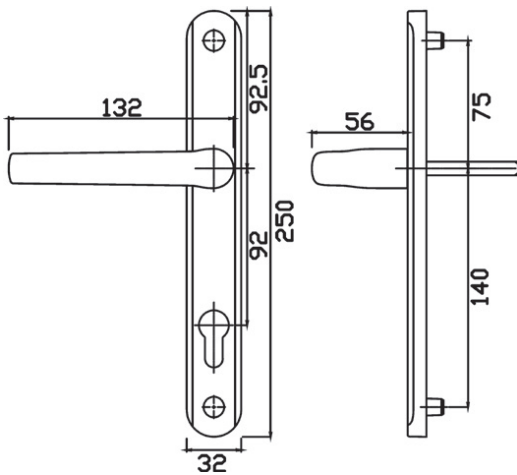

For further assistance, call 01702 613733

www.climatec-windows.co.uk

11-14 Fletchers Square, Temple Farm Industrial Estate, Southend-on-Sea, Essex SS2 5RN