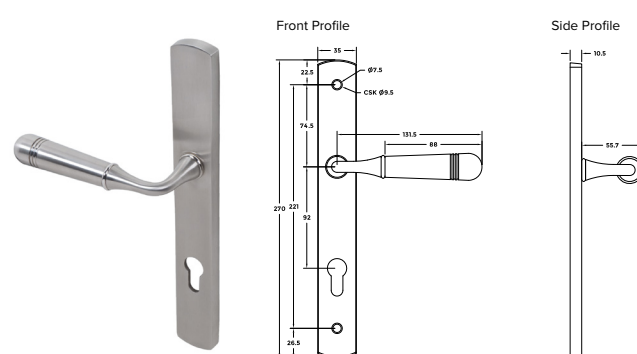

Opera Lever Door Handle on Backplate - TBH095

- Available in Satin Stainless Steel, Satin Brass and Matt Black

For further assistance, call 01702 613733

www.climatec-windows.co.uk

11-14 Fletchers Square, Temple Farm Industrial Estate, Southend-on-Sea, Essex SS2 5RN