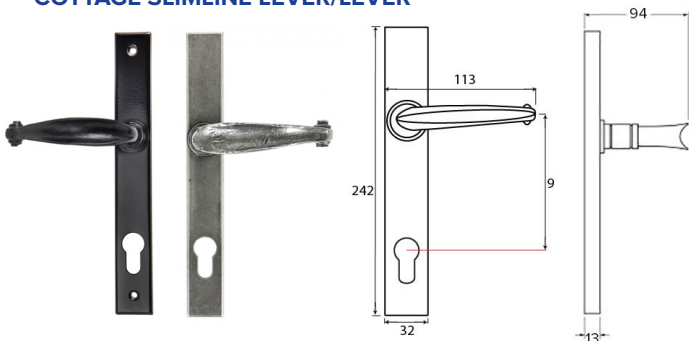

COTTAGE SLIMLINE LEVER/LEVER

Available in Black and Pewter finishes
- 212mm hole centre option only