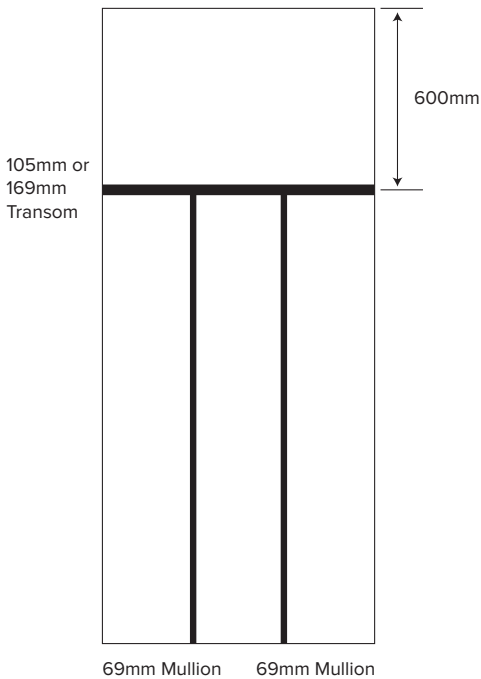

Climatec Period Door Collection

- Bolted Corner Joints as standard
- Ultion Cyclinders as standard
- Transom / Mullions mechanically jointed

THE EDWARDIAN

THE ART DECO

THE 1930S

THE 1930S 2

THE 1930S 3

For further assistance, call **01702 613733**

www.climatec-windows.co.uk

11-14 Fletchers Square, Temple Farm Industrial Estate, Southend-on-Sea, Essex SS2 5RN