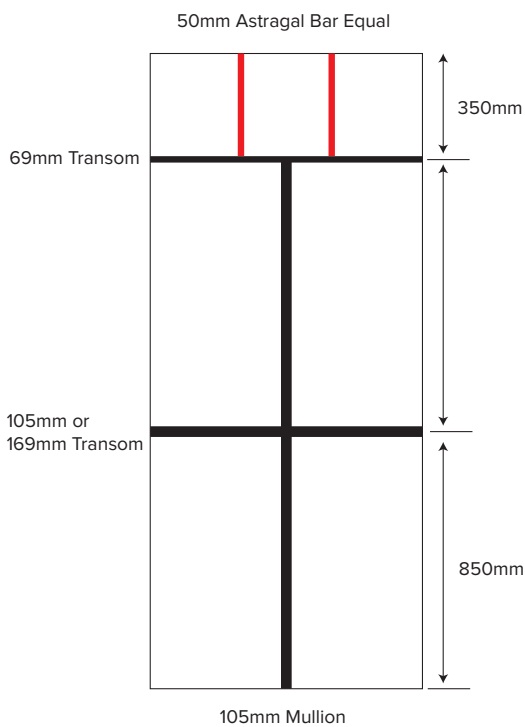

Climatec Period Door Collection

- Bolted Corner Joints as standard
- Ultion Cyclinders as standard
- Transom / Mullions mechanically jointed

THE GEORGIAN

THE GEORGIAN 1

THE VICTORIAN

THE VICTORIAN 2

For further assistance, call 01702 613733