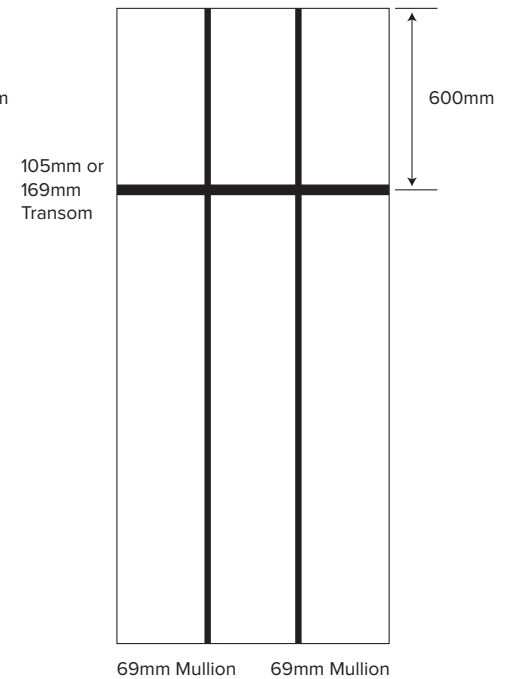

THE EDWARDIAN

THE ART DECO

THE 1930S

THE 1930S 2

THE 1930S 3

For further assistance, call **01702 613733**

www.climatec-windows.co.uk

11-14 Fletchers Square, Temple Farm Industrial Estate, Southend-on-Sea, Essex SS2 5RN