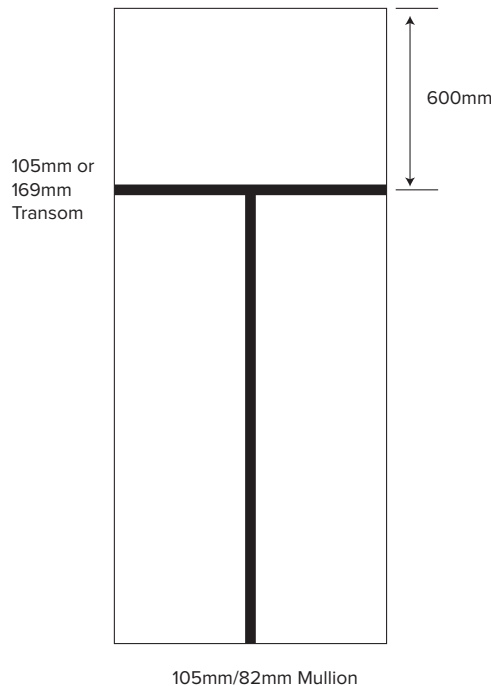

THE EDWARDIAN

THE ART DECO

THE 1930S

THE 1930S 2

THE 1930S 3

For further assistance, call **01702 613733**

www.climatec-windows.co.uk

11-14 Fletchers Square, Temple Farm Industrial Estate, Southend-on-Sea, Essex SS2 5RN