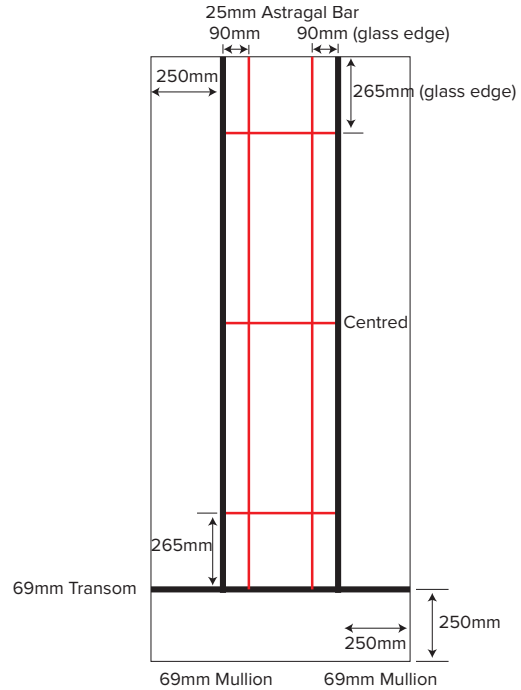

THE ART DECO