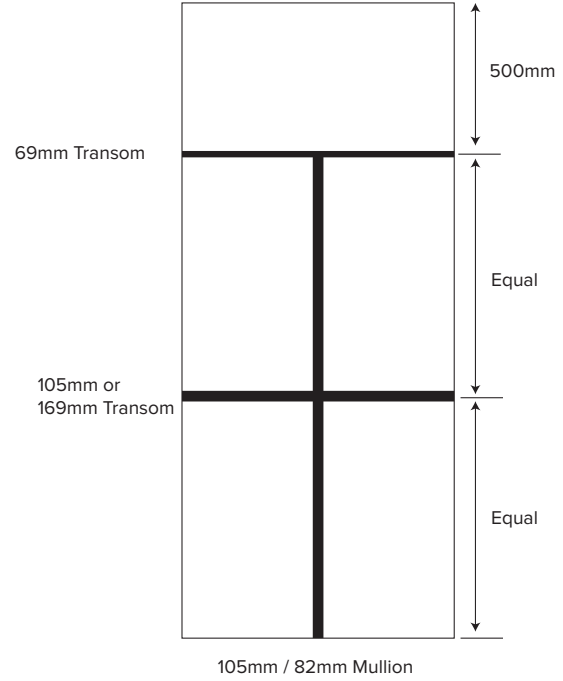

THE GEORGIAN 1