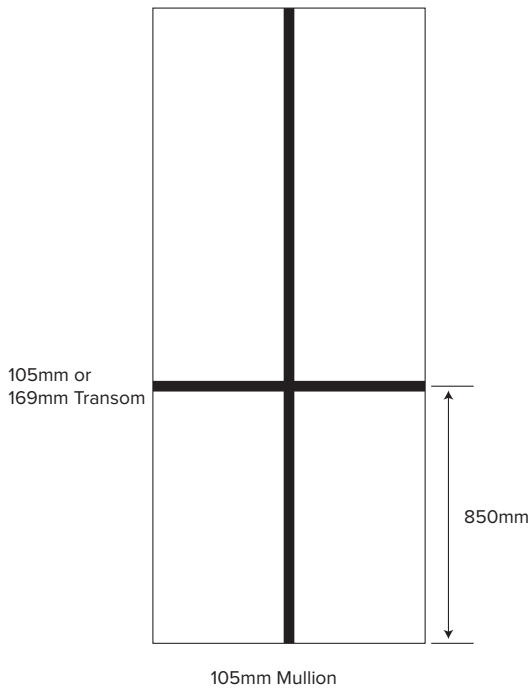

THE EDWARDIAN