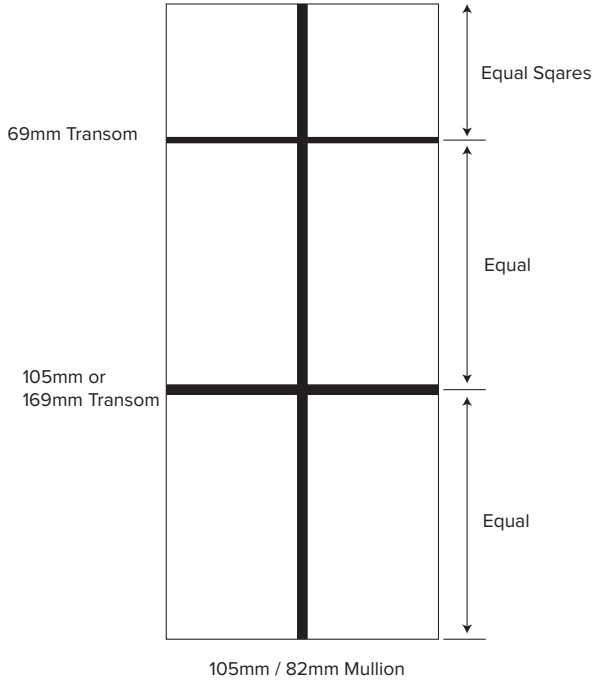

THE GEORGIAN