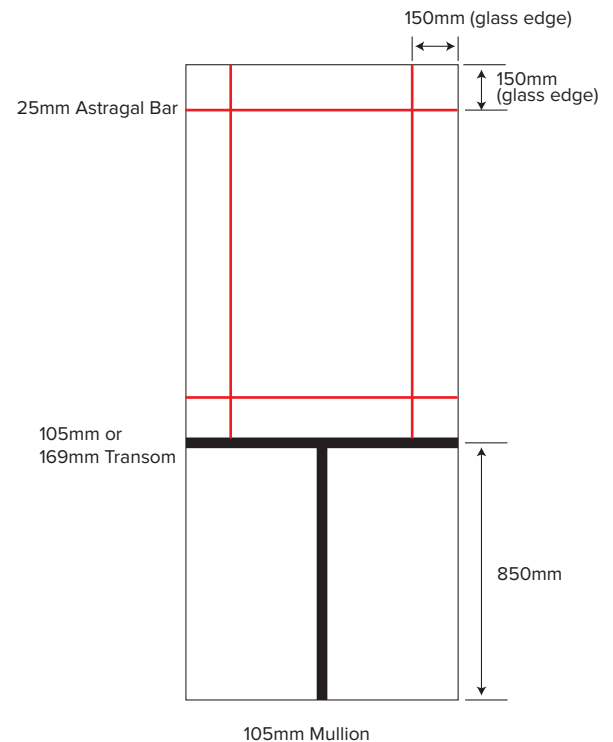

Climatec Period Door Collection

- Bolted Corner Joints as standard
- Ultion Cyclinders as standard
- Transom / Mullions mechanically jointed

THE GEORGIAN

THE GEORGIAN 1

THE VICTORIAN

THE VICTORIAN 2

For further assistance, call 01702 613733

www.climatec-windows.co.uk

11-14 Fletchers Square, Temple Farm Industrial Estate, Southend-on-Sea, Essex SS2 5RN

Climatec Period Door Collection

- Bolted Corner Joints as standard
- Ultion Cyclinders as standard
- Transom / Mullions mechanically jointed