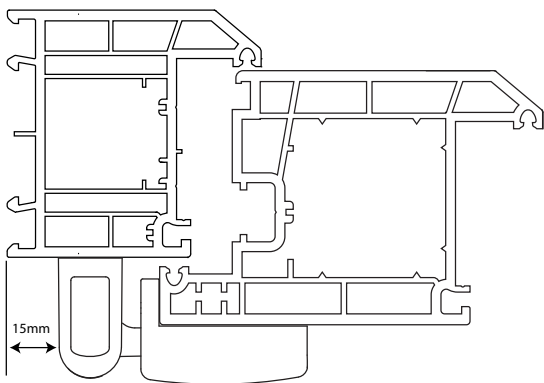

SIGMA DOOR HYBRID HINGE

REHAU - OPEN IN